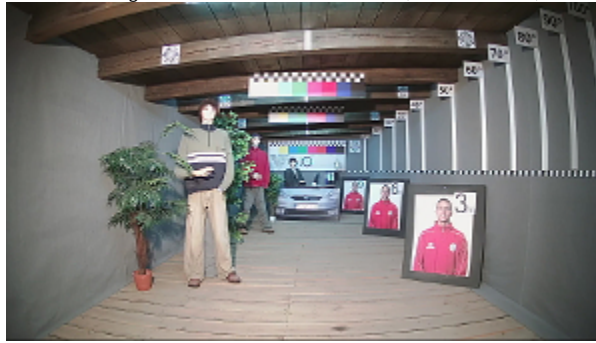

Camera image at artificial illumination (about 30Lux):