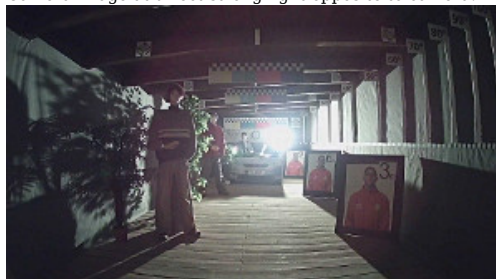

HD-TVI:

Camera image at artificial illumination (about 30Lux):

Camera image at night conditions with internal built-in IR illuminator on:

Camera image at direct strong light opposite to camera:

DELTA-OPTI Monika Matysiak; <https://www.delta.poznan.pl>
POL; 60-713 Poznań; Graniczna 10
e-mail: delta-opti@delta.poznan.pl; tel: +(48) 61 864 69 60