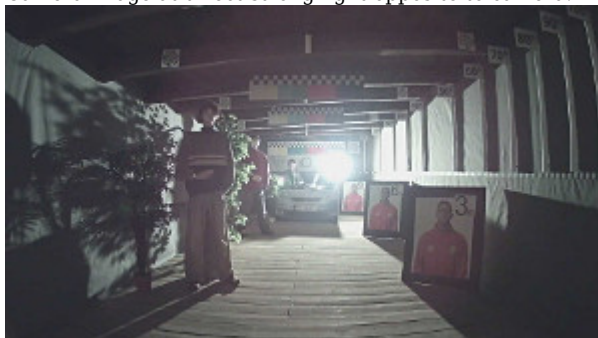

Camera image at direct strong light opposite to camera: