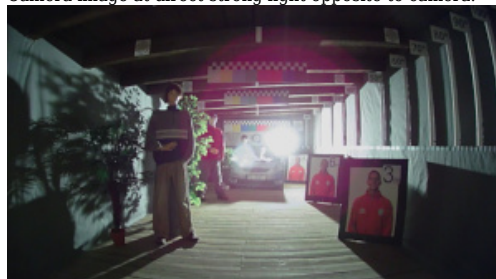

Camera image at night conditions with internal built-in IR illuminator on:

Camera image at direct strong light opposite to camera:

DELTA-OPTI Monika Matysiak; <https://www.delta.poznan.pl>
POL; 60-713 Poznań; Graniczna 10
e-mail: delta-opti@delta.poznan.pl; tel: +(48) 61 864 69 60