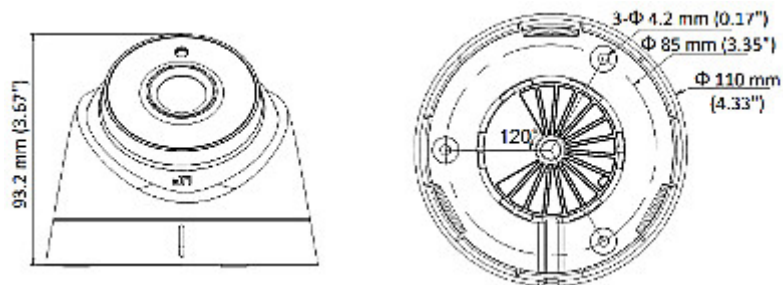

PRESENTATION

Camera is out from clamping ring:

Mounting side view:

Camera mounting dimensions:

Dimensions:

The change of the AHD / HD-CVI / HD-TVI / PAL standard is done with the corresponding button by keeping it pressed for approx. 5 seconds:

In the kit:

OUR TESTS

AHD:

Camera image at artificial illumination (about 30Lux):

Camera image at night conditions with internal built-in IR illuminator on:

Camera image at direct strong light opposite to camera: