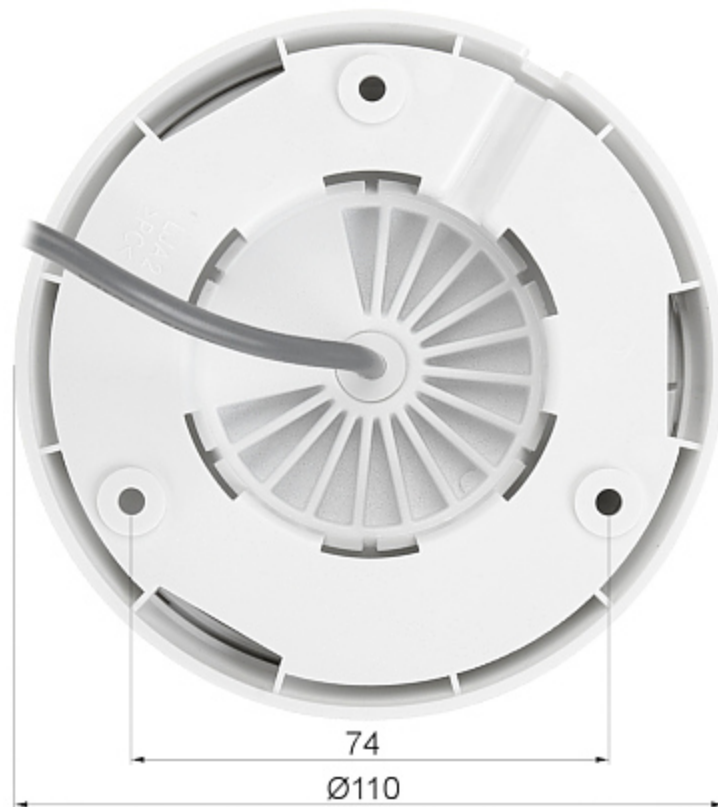

In the case of video transmission using a twisted pair cable and matching transformers (balun), be aware of the possibility of signal reflections and interfering signals.

SPECIFICATION

Standard:	AHD / HD-CVI / HD-TVI / PAL
Sensor:	Progressive Scan CMOS
Matrix size:	2.1 Mpx
Resolution:	1920 x 1080 - 1080p
Range of IR illumination:	60 m
IR illuminator power adjustment:	Automatic
Lens:	2.8 mm
View angle:	<ul style="list-style-type: none">• 104 ° (manufacturer data)• 100 ° (our tests result)
Video output:	AHD / HD-CVI / HD-TVI / PAL, 1 Vpp / 75 Ω
Main features:	<ul style="list-style-type: none">• WDR ≥ 130 dB - Wide Dynamic Range• 2D-DNR, 3D-DNR - Digital Noise Reduction• EXIR - high-efficiency infrared LEDs technology, which evenly covers the whole plan of both central vantage points of the scene as well as the corners• BLC - Back Light Compensation• HLC - High Light Compensation (spot)• AGC - Automatic Gain Control• Auto White Balance• ICR - Movable InfraRed filter• Motion Detection - max. 4 zones• Privacy zones - max. 4• Mirror - Mirror image• Sharpness - sharper image outlines
OSD menu:	OSD menu available via recorder

PRESENTATION

Camera is out from clamping ring:

Mounting side view:

Camera mounting dimensions:

Dimensions:

The change of the AHD / HD-CVI / HD-TVI / PAL standard is done with the corresponding button by keeping it pressed for approx. 5 seconds:

In the kit:

OUR TESTS

AHD:

Camera image at artificial illumination (about 30Lux):

Camera image at night conditions with internal built-in IR illuminator on:

Camera image at direct strong light opposite to camera: