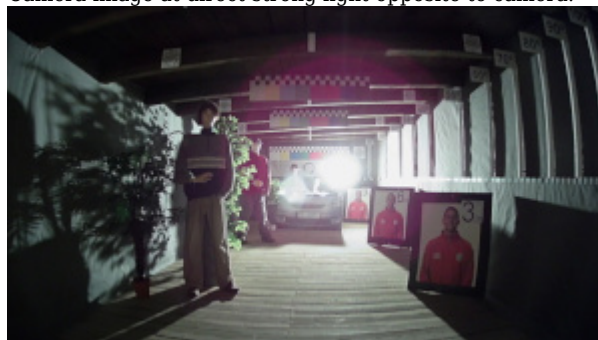

In the kit:

OUR TESTS

AHD:

Camera image at artificial illumination (about 30Lux):

Camera image at night conditions with internal built-in IR illuminator on:

Camera image at direct strong light opposite to camera: