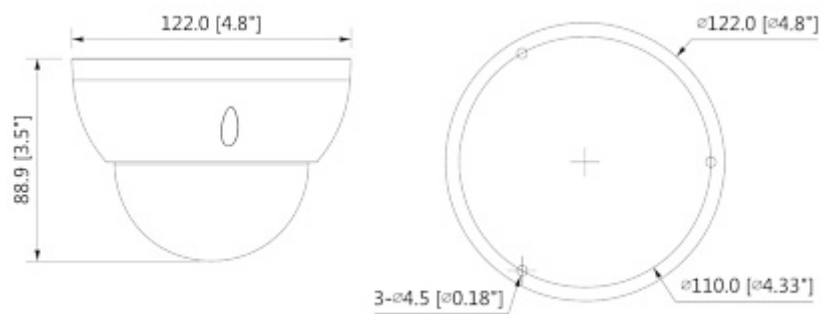

PRESENTATION

Camera view after remove the Dome cover:

Camera connectors:

Mounting side view:

Standard changes are made using configuration switches:

Dimensions:

In the kit:

OUR TESTS