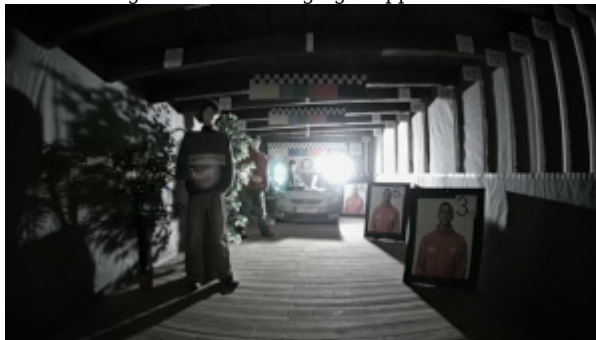

Camera image at direct strong light opposite to camera: