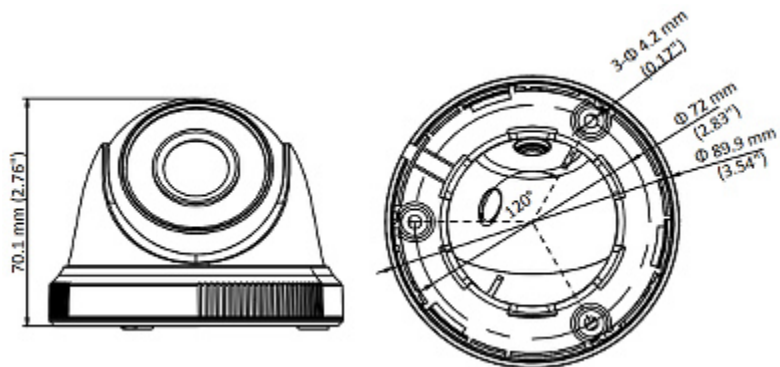

In the case of video transmission using a twisted pair cable and matching transformers (balun), be aware of the possibility of signal reflections and interfering signals.

SPECIFICATION

Standard:	AHD / HD-CVI / HD-TVI / PAL
Sensor:	Progressive Scan CMOS
Matrix size:	2.1 Mpx
Resolution:	1920 x 1080 - 1080p
Range of IR illumination:	20 m
IR illuminator power adjustment:	Automatic
Lens:	2.8 mm
View angle:	<ul style="list-style-type: none">• 106 ° (manufacturer data)• 100 ° (our tests result)
Video output:	AHD / HD-CVI / HD-TVI / PAL, 1 Vpp / 75 Ω
Main features:	<ul style="list-style-type: none">• 2D-DNR - Digital Noise Reduction• D-WDR - Wide Dynamic Range• BLC - Back Light Compensation• HLC - High Light Compensation (spot)• ICR - Movable InfraRed filter• Day/night mode• AGC - Automatic Gain Control• Auto White Balance• Sharpness - sharper image outlines
OSD menu:	OSD menu available via recorder
"Index of Protection":	IP44
Power supply:	12 V DC / 330 mA
Power consumption:	≤ 4 W

DELTA-OPTI Monika Matysiak; <https://www.delta.poznan.pl>
POL; 60-713 Poznań; Graniczna 10
e-mail: delta-opti@delta.poznan.pl; tel: +(48) 61 864 69 60

Housing:	Dome, Plastic
Vandal-proof:	—
Color:	White
Operation temp:	-40 °C ... 60 °C
Weight:	0.14 kg
Dimensions:	Ø 90 x 70 mm
Manufacturer / Brand:	Hikvision
SAP Code:	300609190
Guarantee:	3 years

PRESENTATION

Camera is out from clamping ring:

Dimensions:

The change of the AHD / HD-CVI / HD-TVI / PAL standard is done with the corresponding button by keeping it pressed for approx. 5 seconds:

In the kit: