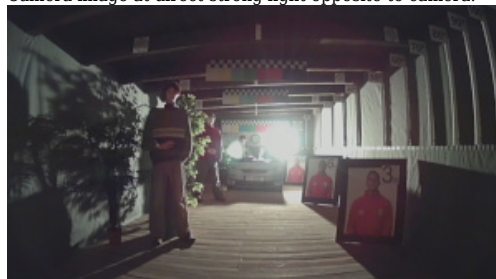

OUR TESTS

AHD:

Camera image at artificial illumination (about 30Lux):

Camera image at night conditions with internal built-in IR illuminator on:

Camera image at direct strong light opposite to camera:

HD-CVI:

Camera image at artificial illumination (about 30Lux):

Camera image at night conditions with internal built-in IR illuminator on:

Camera image at direct strong light opposite to camera:

HD-TVI:

Camera image at artificial illumination (about 30Lux):