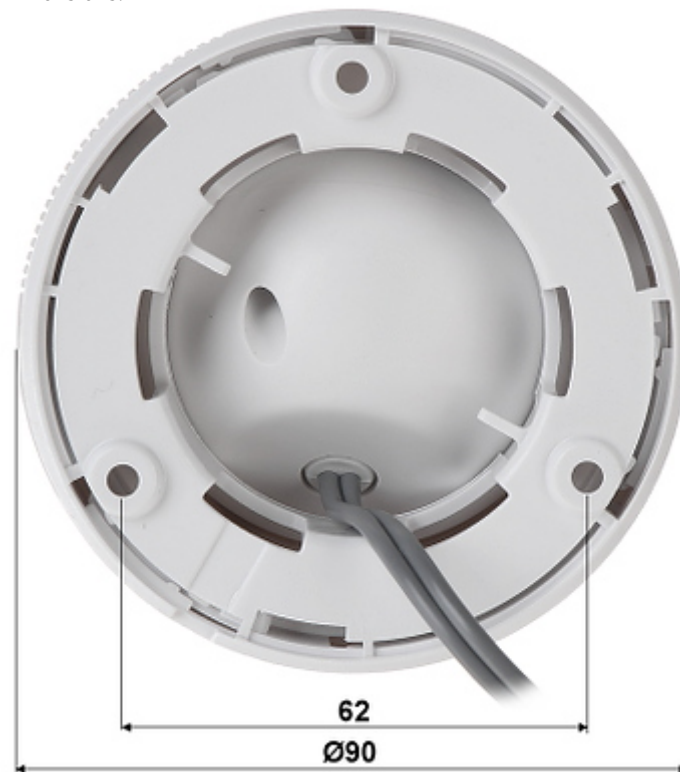

The change of the AHD / HD-CVI / HD-TVI / PAL standard is done with the corresponding button by keeping it pressed for approx. 5 seconds.

The AHD / HD-CVI / HD-TVI interface allows to transmission of analog video signal via coaxial cable in 1080p resolution. During transmission there are no delays and is maintained the original, high quality image.

In the case of video transmission using a twisted pair cable and matching transformers (balun), be aware of the possibility of signal reflections and interfering signals.

SPECIFICATION

Standard:	AHD / HD-CVI / HD-TVI / PAL
Sensor:	Progressive Scan CMOS
Matrix size:	2.1 Mpx
Resolution:	1920 x 1080 - 1080p
Range of IR illumination:	20 m
IR illuminator power adjustment:	Automatic
Lens:	2.8 mm
View angle:	<ul style="list-style-type: none">• 106 ° (manufacturer data)• 100 ° (our tests result)
Video output:	AHD / HD-CVI / HD-TVI / PAL, 1 Vpp / 75 Ω
Main features:	<ul style="list-style-type: none">• 2D-DNR - Digital Noise Reduction• D-WDR - Wide Dynamic Range• BLC - Back Light Compensation• HLC - High Light Compensation (spot)• ICR - Movable InfraRed filter• Day/night mode• AGC - Automatic Gain Control• Auto White Balance• Sharpness - sharper image outlines
OSD menu:	OSD menu available via recorder
"Index of Protection":	IP44
Power supply:	12 V DC / 330 mA
Power consumption:	≤ 4 W

DELTA-OPTI Monika Matysiak; <https://www.delta.poznan.pl>
POL; 60-713 Poznań; Graniczna 10
e-mail: delta-opti@delta.poznan.pl; tel: +(48) 61 864 69 60

Housing:	Dome, Plastic
Vandal-proof:	—
Color:	White
Operation temp:	-40 °C ... 60 °C
Weight:	0.14 kg
Dimensions:	Ø 90 x 70 mm
Manufacturer / Brand:	Hikvision
SAP Code:	300609190
Guarantee:	3 years

PRESENTATION

Camera is out from clamping ring:

Dimensions:

The change of the AHD / HD-CVI / HD-TVI / PAL standard is done with the corresponding button by keeping it pressed for approx. 5 seconds:

In the kit: