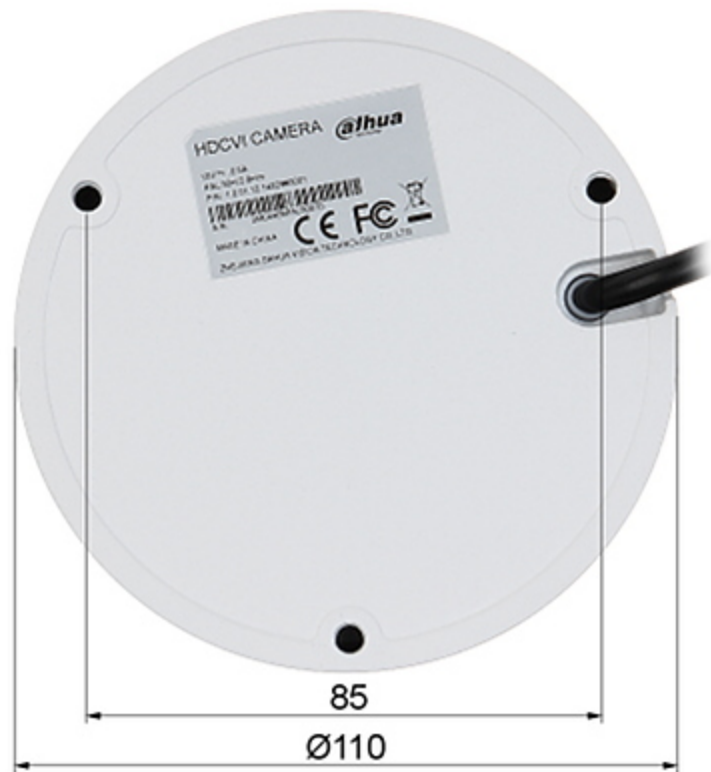

Code: HAC-HDBW1200E-0360B-S4

AHD, HD-CVI, HD-TVI, PAL VANDALPROOF CAMERA **HAC-HDBW1200E-0360B-S4** - 1080p 3.6 mm DAHUA

Net: **59.78 EUR** Gross: **73.53 EUR**

Megapixel camera with 1/2.7" CMOS sensor and AHD / HD-CVI / HD-TVI / PAL.

SPECIFICATION

Standard:	AHD / HD-CVI / HD-TVI / CVBS
Sensor:	1/2.7 " CMOS
Matrix size:	2.1 Mpx
Resolution:	1920 x 1080 - 1080p 1280 x 720 - 720p 960 x 576 - 960H, PAL
Range of IR illumination:	30 m
IR illuminator power adjustment:	Automatic
Lens:	3.6 mm, F2.0
View angle:	• 90 ° (manufacturer data) • 82 ° (our tests result)
IR illuminator support:	ICR - Movable InfraRed filter
S/N ratio:	> 65 dB
Video output:	AHD / HD-CVI / HD-TVI / CVBS, 1 Vpp / 75 Ω
Main features:	<ul style="list-style-type: none">• D-WDR - Wide Dynamic Range• 2D-DNR - Digital Noise Reduction• BLC - configurable Back Light Compensation• HLC - High Light Compensation (spot)• ICR - Movable InfraRed filter• AGC - Automatic Gain Control• Mirror - Mirror image• Auto White Balance• Privacy zones
OSD menu:	OSD menu available via recorder

DELTA-OPTI Monika Matysiak; <https://www.delta.poznan.pl>
POL; 60-713 Poznań; Graniczna 10
e-mail: delta-opti@delta.poznan.pl; tel: +(48) 61 864 69 60

Power supply:	12 V DC / 270 mA
Power consumption:	≤ 3.2 W
Housing:	Dome, Metal
Color:	White
"Index of Protection":	IP67
Vandal-proof:	IK10
Operation temp:	-40 °C ... 60 °C
Weight:	0.32 kg
Dimensions:	Ø 110 x 81 mm
Supported languages:	Polish, English, French, Spanish, German, Portuguese, Russian, Italian
Manufacturer / Brand:	DAHUA
Guarantee:	3 years

PRESENTATION

Camera view after remove the Dome cover:

Dimensions:

In the kit:

OUR TESTS

AHD:

Camera image at artificial illumination (about 30Lux):

Camera image at night conditions with internal built-in IR illuminator on: