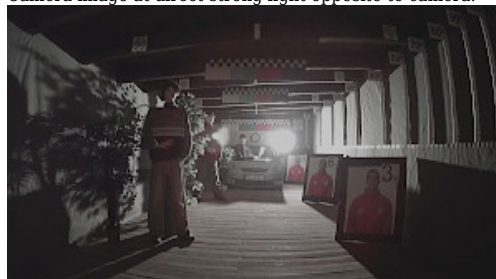

OUR TESTS

AHD:

Camera image at artificial illumination (about 30Lux):

Camera image at night conditions with internal built-in IR illuminator on:

Camera image at direct strong light opposite to camera:

HD-CVI:

Camera image at artificial illumination (about 30Lux):

Camera image at night conditions with internal built-in IR illuminator on:

Camera image at direct strong light opposite to camera:

HD-TVI:

Camera image at artificial illumination (about 30Lux):