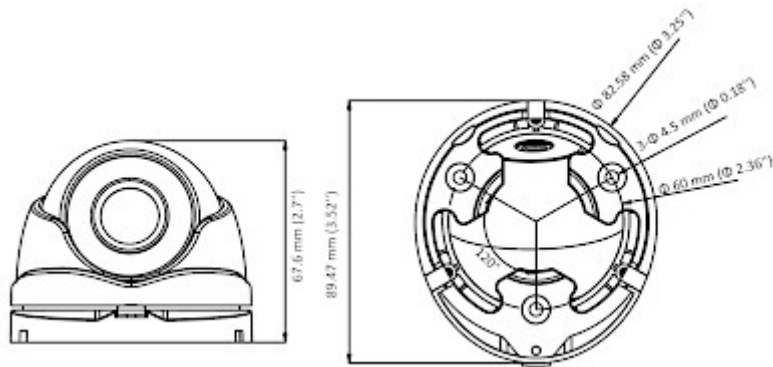

PRESENTATION

Camera is out from clamping ring:

Dimensions:

The change of the AHD / HD-CVI / HD-TVI / PAL standard is done with the corresponding button by keeping it pressed for approx. 5 seconds:

In the kit: