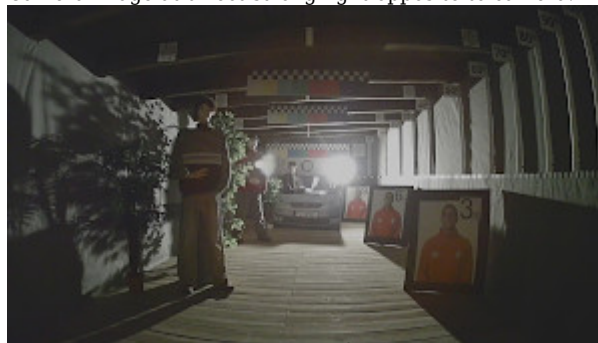

PACKAGE

Dimensions (L x W x H): 0x0x0 mm	Gross Weight: 0 kg