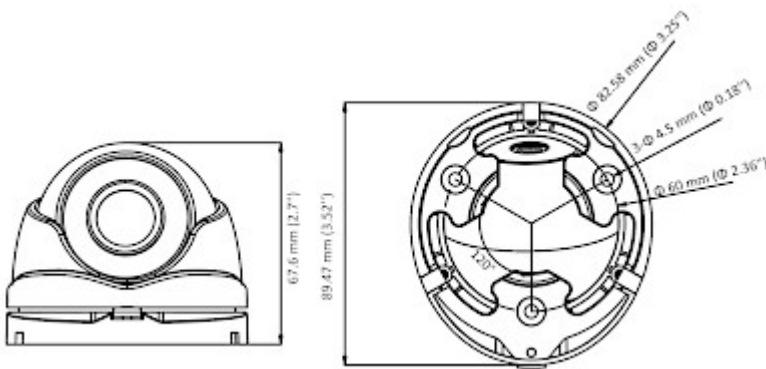

DELTA-OPTI Monika Matysiak; <https://www.delta.poznan.pl>
POL; 60-713 Poznań; Graniczna 10
e-mail: delta-opti@delta.poznan.pl; tel: +(48) 61 864 69 60

Color:	White
Operation temp:	-40 °C ... 60 °C
Weight:	0.25 kg
Dimensions:	Ø 89 x 68 mm
Manufacturer / Brand:	Hikvision
SAP Code:	300613473
Guarantee:	3 years

PRESENTATION

Camera is out from clamping ring:

Dimensions:

The change of the AHD / HD-CVI / HD-TVI / PAL standard is done with the corresponding button by keeping it pressed for approx. 5 seconds:

In the kit:

Camera image at night conditions with internal built-in IR illuminator on:

Camera image at direct strong light opposite to camera:

PACKAGE

Dimensions (L x W x H): 0x0x0 mm	Gross Weight: 0 kg
----------------------------------	--------------------