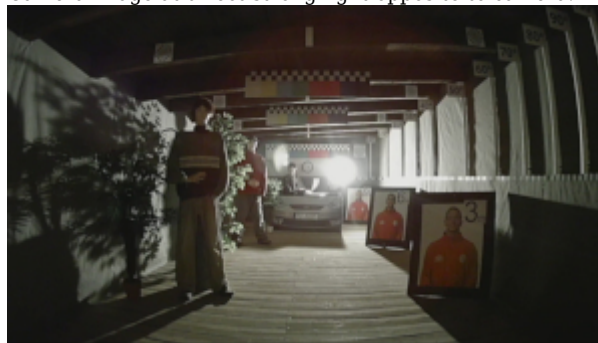

Camera image at direct strong light opposite to camera:

HD-TVI:

Camera image at artificial illumination (about 30Lux):

Camera image at night conditions with internal built-in IR illuminator on:

Camera image at direct strong light opposite to camera: