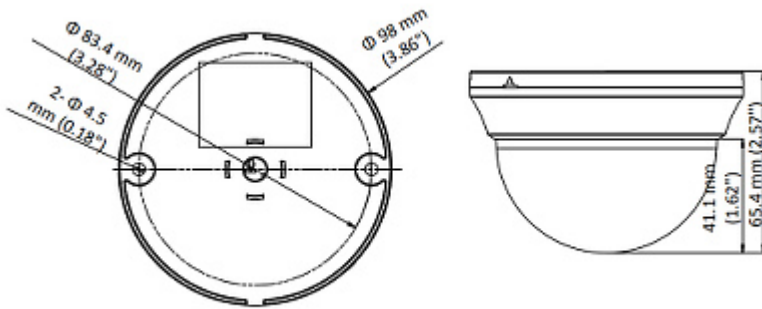

PRESENTATION

Camera is out from clamping ring:

Mounting side view:

The change of the AHD / HD-CVI / HD-TVI / PAL standard is done with the corresponding button by keeping it pressed for approx. 5 seconds:

Camera dimensions:

In the kit:

OUR TESTS

AHD:

Camera image at artificial illumination (about 30Lux):

DELTA-OPTI Monika Matysiak; <https://www.delta.poznan.pl>
POL; 60-713 Poznań; Graniczna 10
e-mail: delta-opti@delta.poznan.pl; tel: +(48) 61 864 69 60