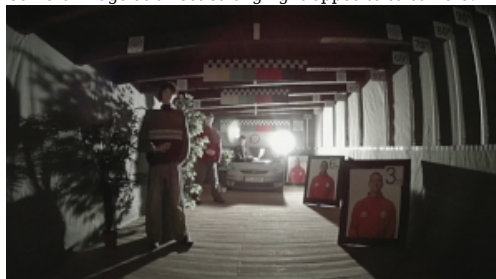

Camera image at night conditions with internal built-in IR illuminator on:

Camera image at direct strong light opposite to camera:

HD-CVI:

Camera image at artificial illumination (about 30Lux):

Camera image at night conditions with internal built-in IR illuminator on:

Camera image at direct strong light opposite to camera:

HD-TVI:

Camera image at artificial illumination (about 30Lux):

Camera image at night conditions with internal built-in IR illuminator on:

Camera image at direct strong light opposite to camera: