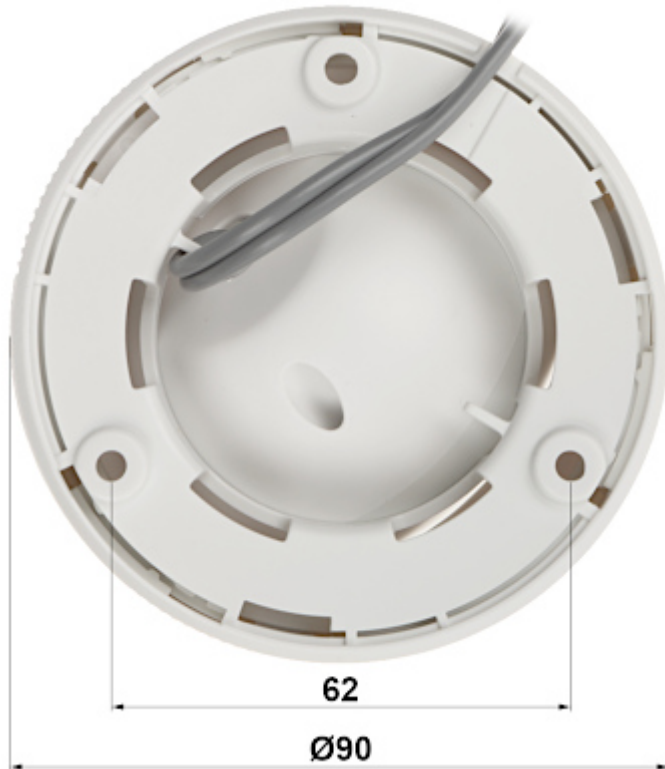

Code: DS-2CE56D0T-IRPF(3.6MM)(C)

## SPECIFICATION

Standard:	AHD / HD-CVI / HD-TVI / CVBS
Sensor:	Progressive Scan CMOS
Matrix size:	2.1 Mpx
Resolution:	1920 x 1080 - 1080p
Range of IR illumination:	20 m
IR illuminator power adjustment:	Automatic
Lens:	3.6 mm
View angle:	<ul style="list-style-type: none"><li>• 80 ° (manufacturer data)</li><li>• 76 ° (our tests result)</li></ul>
Video output:	AHD / HD-CVI / HD-TVI / CVBS, 1 Vpp / 75 Ω
Main features:	<ul style="list-style-type: none"><li>• 2D-DNR - Digital Noise Reduction</li><li>• D-WDR - Wide Dynamic Range</li><li>• BLC - Back Light Compensation</li><li>• HLC - High Light Compensation (spot)</li><li>• ICR - Movable InfraRed filter</li><li>• Day/night mode</li><li>• AGC - Automatic Gain Control</li><li>• Auto White Balance</li><li>• Sharpness - sharper image outlines</li></ul>
OSD menu:	—
"Index of Protection":	—
Power supply:	12 V DC / 190 mA
Power consumption:	≤ 2.2 W
Housing:	Dome, Plastic

DELTA-OPTI Monika Matysiak; <https://www.delta.poznan.pl>  
POL; 60-713 Poznań; Graniczna 10  
e-mail: [delta-opti@delta.poznan.pl](mailto:delta-opti@delta.poznan.pl); tel: +(48) 61 864 69 60

Vandal-proof:	—
Color:	White
Operation temp:	-40 °C ... 60 °C
Weight:	0.13 kg
Dimensions:	Ø 90 x 70 mm
Manufacturer / Brand:	Hikvision
SAP Code:	300613468
Guarantee:	<b>3 years</b>

## PRESENTATION

Camera is out from clamping ring:

Dimensions:

The change of the AHD / HD-CVI / HD-TVI / PAL standard is done with the corresponding button by keeping it pressed for approx. 5 seconds:

In the kit: