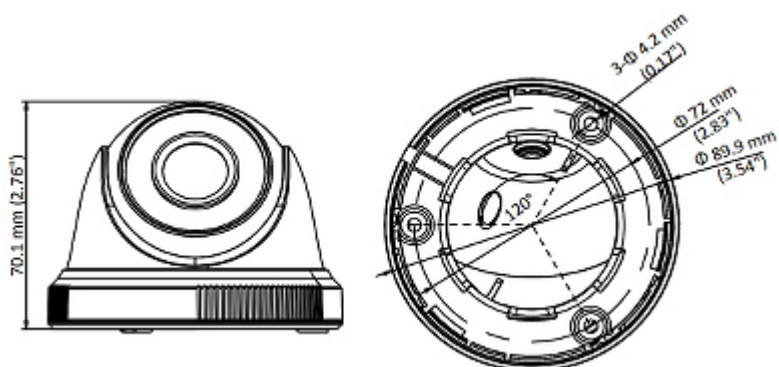

## PRESENTATION

Camera is out from clamping ring:

Dimensions:

The change of the AHD / HD-CVI / HD-TVI / PAL standard is done with the corresponding button by keeping it pressed for approx. 5 seconds:

In the kit: