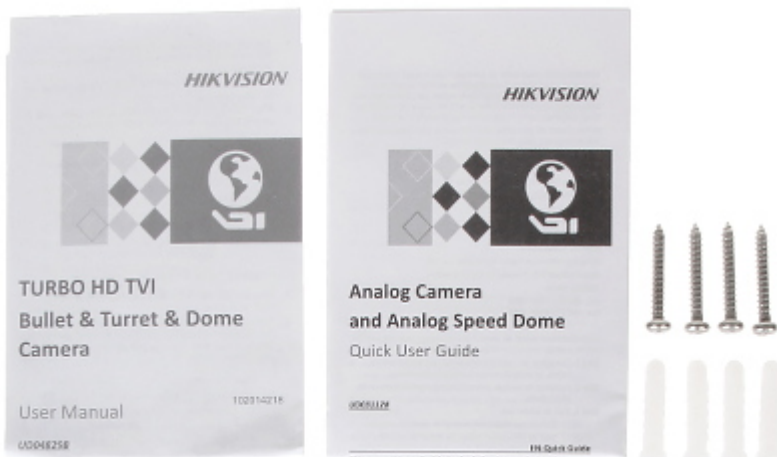

PRESENTATION

Camera is out from clamping ring:

Mounting side view:

The change of the AHD / HD-CVI / HD-TVI / PAL standard is done with the corresponding button by keeping it pressed for approx. 5 seconds:

In the kit:

OUR TESTS

AHD:

Camera image at artificial illumination (about 30Lux):

Camera image at night conditions with internal built-in IR illuminator on:

DELTA-OPTI Monika Matysiak; <https://www.delta.poznan.pl>
POL; 60-713 Poznań; Graniczna 10
e-mail: delta-opti@delta.poznan.pl; tel: +(48) 61 864 69 60