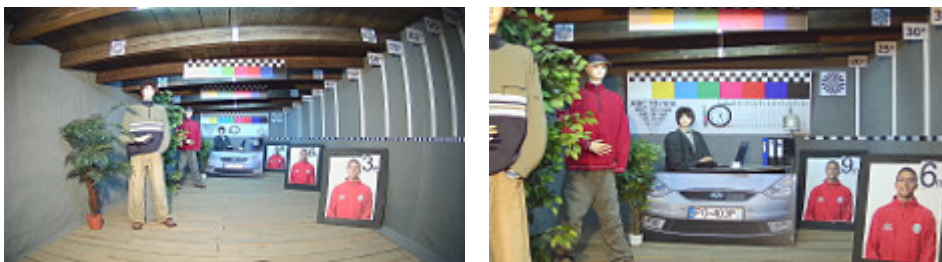

In the kit:

OUR TESTS

AHD:

Camera image at artificial illumination (about 30Lux):

Camera image at night conditions with internal built-in IR illuminator on:

DELTA-OPTI Monika Matysiak; <https://www.delta.poznan.pl>
POL; 60-713 Poznań; Graniczna 10
e-mail: delta-opti@delta.poznan.pl; tel: +(48) 61 864 69 60