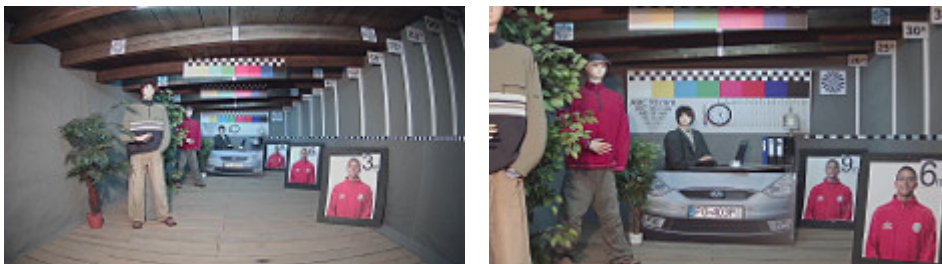

In the kit:

OUR TESTS

AHD:

Camera image at artificial illumination (about 30Lux):

Camera image at night conditions with internal built-in IR illuminator on:

DELTA-OPTI Monika Matysiak; <https://www.delta.poznan.pl>
POL; 60-713 Poznań; Graniczna 10
e-mail: delta-opti@delta.poznan.pl; tel: +(48) 61 864 69 60

Camera image at direct strong light opposite to camera:

HD-CVI:

Camera image at artificial illumination (about 30Lux):

Camera image at night conditions with internal built-in IR illuminator on:

Camera image at direct strong light opposite to camera: