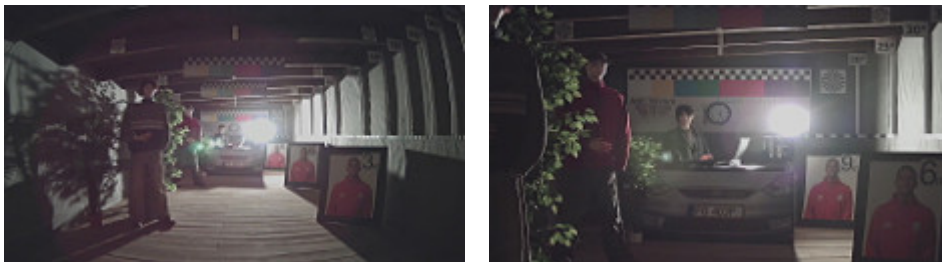

Camera image at direct strong light opposite to camera:

HD-CVI:

Camera image at artificial illumination (about 30Lux):

Camera image at night conditions with internal built-in IR illuminator on:

Camera image at direct strong light opposite to camera: