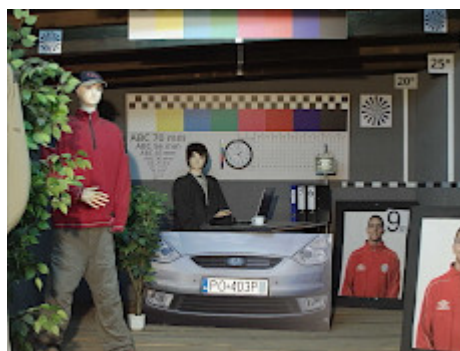

Camera image at night conditions with internal built-in IR illuminator on: