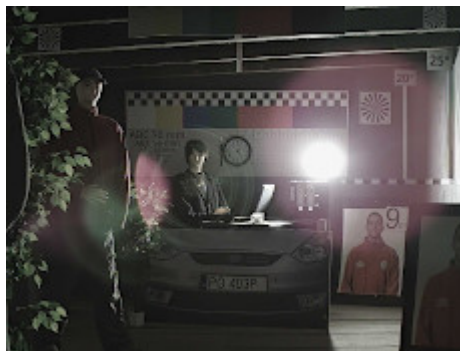

AHD:

Camera image at artificial illumination (about 30Lux):

Camera image at night conditions with internal built-in IR illuminator on:

Camera image at direct strong light opposite to camera:

HD-CVI:

Camera image at artificial illumination (about 30Lux):

Camera image at night conditions with internal built-in IR illuminator on:

Camera image at direct strong light opposite to camera:

HD-TVI:

Camera image at artificial illumination (about 30Lux):

Camera image at night conditions with internal built-in IR illuminator on: