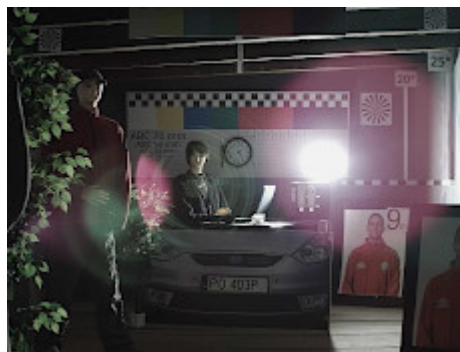

AHD:

Camera image at artificial illumination (about 30Lux):

Camera image at night conditions with internal built-in IR illuminator on:

Camera image at direct strong light opposite to camera:

HD-CVI:

Camera image at artificial illumination (about 30Lux):

Camera image at night conditions with internal built-in IR illuminator on:

Camera image at direct strong light opposite to camera:

HD-TVI:

Camera image at artificial illumination (about 30Lux):

Camera image at night conditions with internal built-in IR illuminator on: