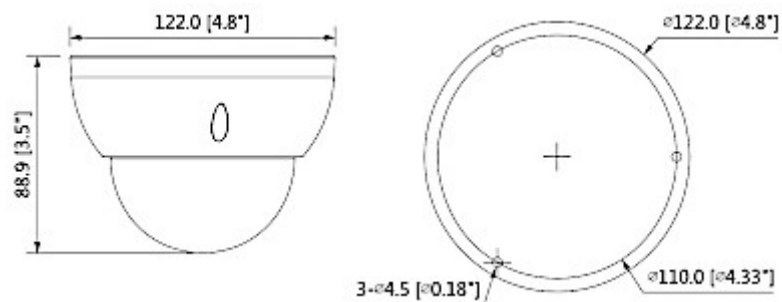

PRESENTATION

Camera view after remove the Dome cover:

Camera connectors:

Mounting side view:

Standard changes are made using configuration switches:

Dimensions:

In the kit:

OUR TESTS