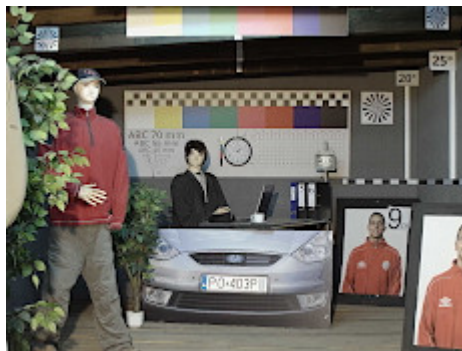

Camera image at night conditions with internal built-in IR illuminator on:

Camera image at direct strong light opposite to camera:

HD-TVI:

Camera image at artificial illumination (about 30Lux):

Camera image at night conditions with internal built-in IR illuminator on: