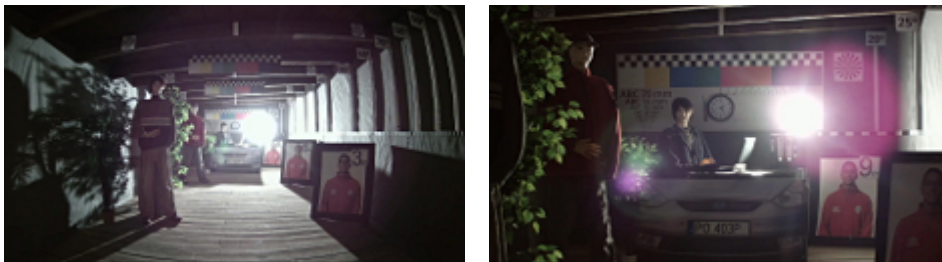

In the case of video transmission using a twisted pair cable and matching transformers (balun), be aware of the possibility of signal reflections and interfering signals.

The used motozoom lens with 2.7 ... 13.5 mm focal length allows to remote view angle adjustment.

Camera image at artificial illumination (about 30Lux):

Camera image at night conditions with internal built-in IR illuminator on:

DELTA-OPTI Monika Matysiak; <https://www.delta.poznan.pl>
POL; 60-713 Poznań; Graniczna 10
e-mail: delta-opti@delta.poznan.pl; tel: +(48) 61 864 69 60

Camera image at direct strong light opposite to camera:

HD-CVI:

Camera image at artificial illumination (about 30Lux):

Camera image at night conditions with internal built-in IR illuminator on:

Camera image at direct strong light opposite to camera:

HD-TVI:

Camera image at artificial illumination (about 30Lux):

Camera image at night conditions with internal built-in IR illuminator on:

Camera image at direct strong light opposite to camera: