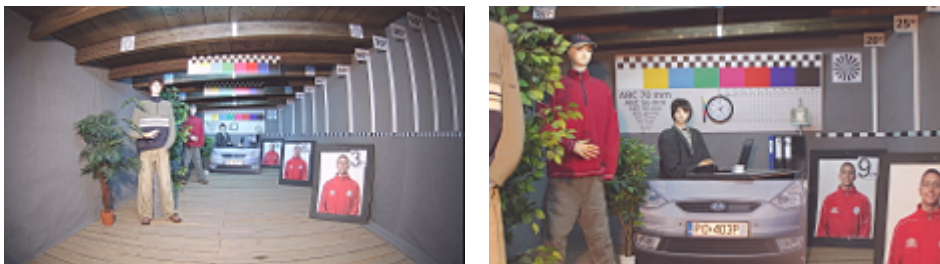

PRESENTATION

Internal view of the housing:

Mounting side view:

Camera connectors:

Standard changes are made using configuration switches:

In the kit:

OUR TESTS

AHD:

Camera image at artificial illumination (about 30Lux):

Camera image at night conditions with internal built-in IR illuminator on:

DELTA-OPTI Monika Matysiak; <https://www.delta.poznan.pl>
POL; 60-713 Poznań; Graniczna 10
e-mail: delta-opti@delta.poznan.pl; tel: +(48) 61 864 69 60