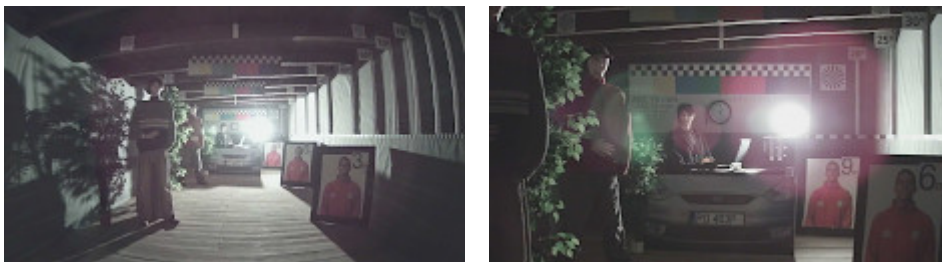

In the case of video transmission using a twisted pair cable and matching transformers (balun), be aware of the possibility of signal reflections and interfering signals.

Setting the camera in PAL mode allows to obtain an image in 960H resolution.

PRESENTATION

Camera is out from clamping ring:

Mounting side view:

In the kit:

OUR TESTS

AHD:

Camera image at artificial illumination (about 30Lux):

Camera image at night conditions with internal built-in IR illuminator on:

Camera image at direct strong light opposite to camera:

HD-CVI:

Camera image at artificial illumination (about 30Lux):

Camera image at night conditions with internal built-in IR illuminator on:

Camera image at direct strong light opposite to camera: