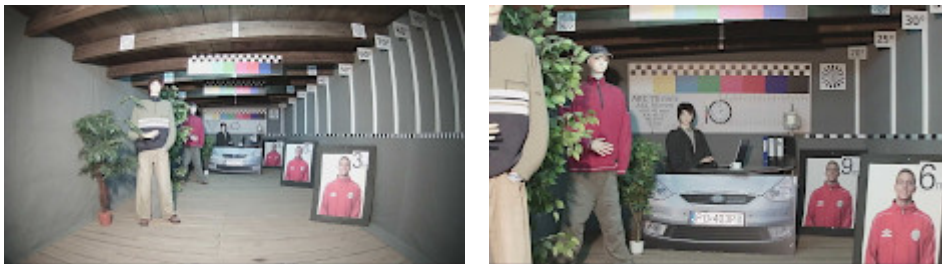

PRESENTATION

Camera is out from clamping ring:

Mounting side view:

In the kit:

OUR TESTS

AHD:

Camera image at artificial illumination (about 30Lux):

Camera image at night conditions with internal built-in IR illuminator on: