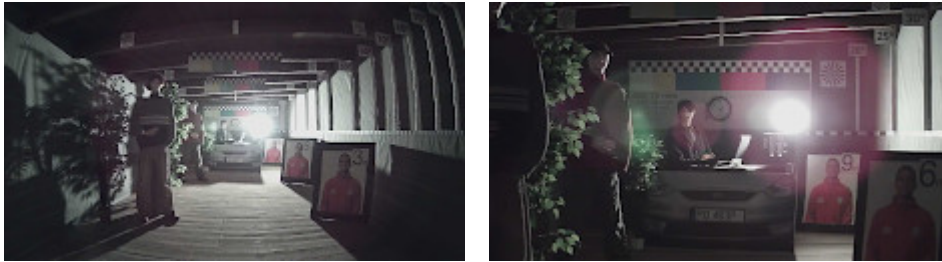

In the case of video transmission using a twisted pair cable and matching transformers (balun), be aware of the possibility of signal reflections and interfering signals.

Setting the camera in PAL mode allows to obtain an image in 960H resolution.

PRESENTATION

Camera is out from clamping ring:

Mounting side view:

In the kit:

OUR TESTS

AHD:

Camera image at artificial illumination (about 30Lux):

Camera image at night conditions with internal built-in IR illuminator on:

Camera image at direct strong light opposite to camera:

HD-CVI:

Camera image at artificial illumination (about 30Lux):

Camera image at night conditions with internal built-in IR illuminator on:

Camera image at direct strong light opposite to camera:

HD-TVI:

Camera image at artificial illumination (about 30Lux):

Camera image at night conditions with internal built-in IR illuminator on:

Camera image at direct strong light opposite to camera: