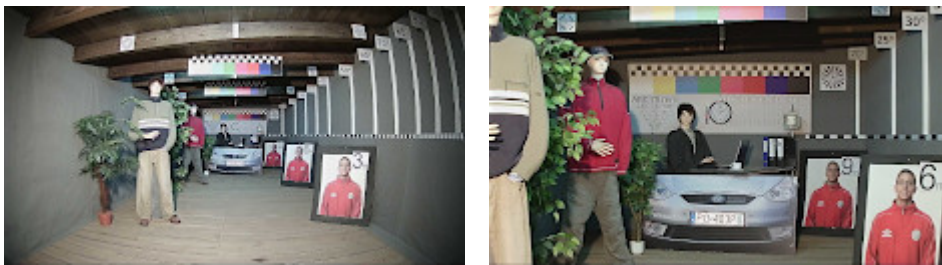

HD-TVI:

Camera image at artificial illumination (about 30Lux):