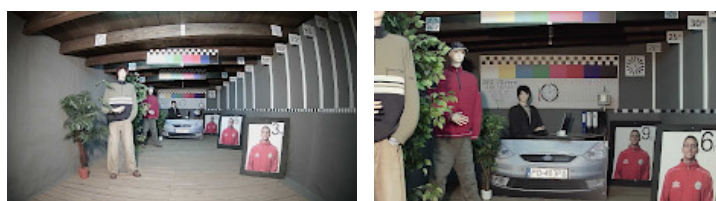

HD-CVI:

Camera image at artificial illumination (about 30Lux):