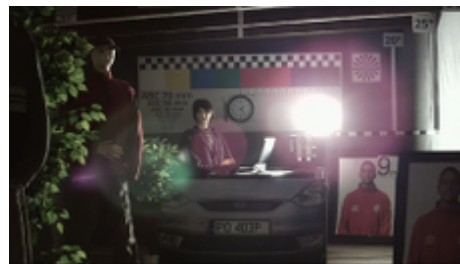

In the case of video transmission using a twisted pair cable and matching transformers (balun), be aware of the possibility of signal reflections and interfering signals.

The used motozoom lens with 2.7 ... 13.5 mm focal length allows to remote view angle adjustment.

## OUR TESTS

AHD:

Camera image at artificial illumination (about 30Lux):

Camera image at night conditions with internal built-in IR illuminator on:

Camera image at direct strong light opposite to camera:

DELTA-OPTI Monika Matysiak; <https://www.delta.poznan.pl>  
POL; 60-713 Poznań; Graniczna 10  
e-mail: delta-opti@delta.poznan.pl; tel: +(48) 61 864 69 60

HD-CVI:

Camera image at artificial illumination (about 30Lux):

Camera image at night conditions with internal built-in IR illuminator on:

Camera image at direct strong light opposite to camera:

HD-TVI:

Camera image at artificial illumination (about 30Lux):

Camera image at night conditions with internal built-in IR illuminator on:

Camera image at direct strong light opposite to camera: