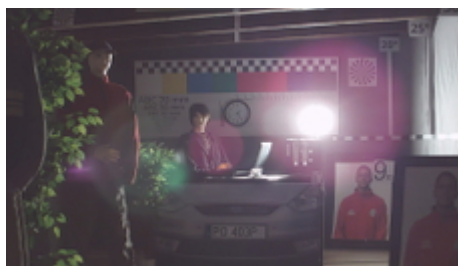

In the case of video transmission using a twisted pair cable and matching transformers (balun), be aware of the possibility of signal reflections and interfering signals.

The used motozoom lens with 2.7 ... 13.5 mm focal length allows to remote view angle adjustment.

Camera image at artificial illumination (about 30Lux):

Camera image at night conditions with internal built-in IR illuminator on:

Camera image at direct strong light opposite to camera:

DELTA-OPTI Monika Matysiak; <https://www.delta.poznan.pl>
 POL; 60-713 Poznań; Graniczna 10
 e-mail: delta-opti@delta.poznan.pl; tel: +(48) 61 864 69 60