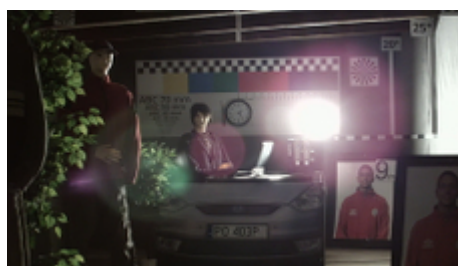

In the case of video transmission using a twisted pair cable and matching transformers (balun), be aware of the possibility of signal reflections and interfering signals.

The used motozoom lens with 2.7 ... 13.5 mm focal length allows to remote view angle adjustment.

Camera image at artificial illumination (about 30Lux):

Camera image at night conditions with internal built-in IR illuminator on:

Camera image at direct strong light opposite to camera:

DELTA-OPTI Monika Matysiak; <https://www.delta.poznan.pl>
 POL; 60-713 Poznań; Graniczna 10
 e-mail: delta-opti@delta.poznan.pl; tel: +(48) 61 864 69 60

HD-CVI:

Camera image at artificial illumination (about 30Lux):

Camera image at night conditions with internal built-in IR illuminator on:

Camera image at direct strong light opposite to camera:

HD-TVI:

Camera image at artificial illumination (about 30Lux):