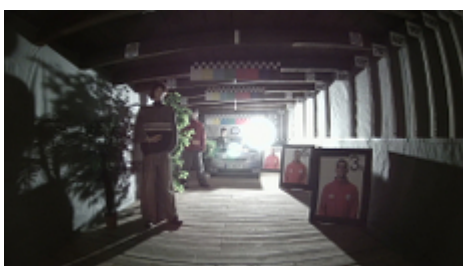

In the case of video transmission using a twisted pair cable and matching transformers (balun), be aware of the possibility of signal reflections and interfering signals.

The used motozoom lens with 2.7 ... 13.5 mm focal length allows to remote view angle adjustment.

Camera image at artificial illumination (about 30Lux):

Camera image at night conditions with internal built-in IR illuminator on:

Camera image at direct strong light opposite to camera:

DELTA-OPTI Monika Matysiak; <https://www.delta.poznan.pl>
 POL; 60-713 Poznań; Graniczna 10
 e-mail: delta-opti@delta.poznan.pl; tel: +(48) 61 864 69 60

HD-CVI:

Camera image at artificial illumination (about 30Lux):

Camera image at night conditions with internal built-in IR illuminator on:

Camera image at direct strong light opposite to camera:

HD-TVI:

Camera image at artificial illumination (about 30Lux):