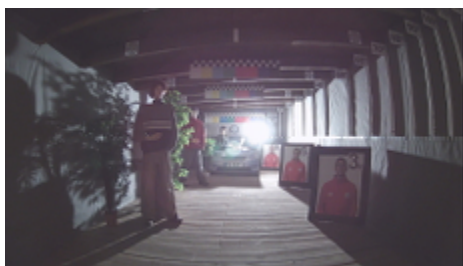

Camera image at artificial illumination (about 30Lux):

Camera image at night conditions with internal built-in IR illuminator on:

Camera image at direct strong light opposite to camera:

DELTA-OPTI Monika Matysiak; <https://www.delta.poznan.pl>
 POL; 60-713 Poznań; Graniczna 10
 e-mail: delta-opti@delta.poznan.pl; tel: +(48) 61 864 69 60