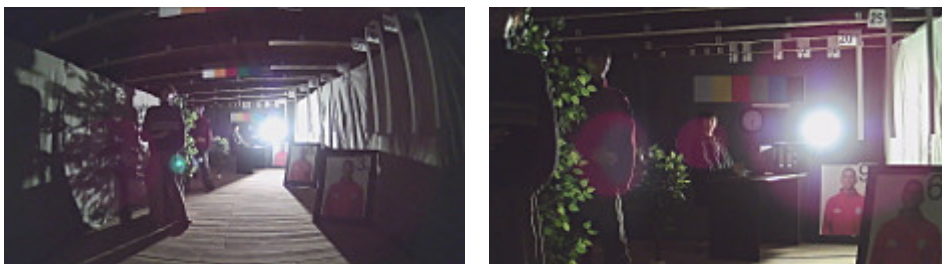

PRESENTATION

Camera is out from clamping ring:

Mounting side view:

In the kit:

OUR TESTS

AHD:

Camera image at artificial illumination (about 30Lux):

Camera image at night conditions with internal built-in IR illuminator on:

Camera image at direct strong light opposite to camera:

HD-CVI:

Camera image at artificial illumination (about 30Lux):

Camera image at night conditions with internal built-in IR illuminator on:

Camera image at direct strong light opposite to camera: