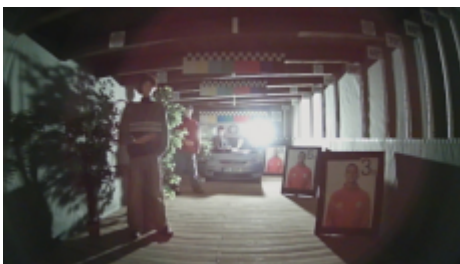

Camera image at direct strong light opposite to camera:

HD-TVI: