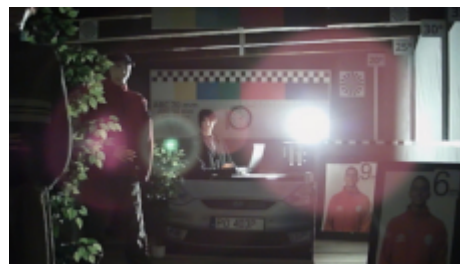

In the case of video transmission using a twisted pair cable and matching transformers (balun), be aware of the possibility of signal reflections and interfering signals.

The used motozoom lens with 2.7 ... 12 mm focal length allows to remote view angle adjustment. Camera is according to IP67 Index of Protection norm.

PRESENTATION

Camera is out from clamping ring:

Mounting side view:

In the kit:

OUR TESTS

AHD:

Camera image at artificial illumination (about 30Lux):

Camera image at night conditions with internal built-in IR illuminator on:

HD-CVI:

Camera image at artificial illumination (about 30Lux):

Camera image at night conditions with internal built-in IR illuminator on:

Camera image at direct strong light opposite to camera:

HD-TVI:

Camera image at artificial illumination (about 30Lux):

Camera image at night conditions with internal built-in IR illuminator on:

Camera image at direct strong light opposite to camera: