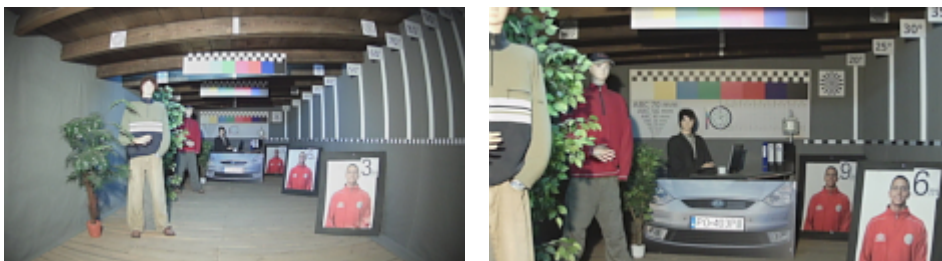

PRESENTATION

Camera is out from clamping ring:

Mounting side view:

In the kit:

OUR TESTS

AHD:

Camera image at artificial illumination (about 30Lux):

Camera image at night conditions with internal built-in IR illuminator on: