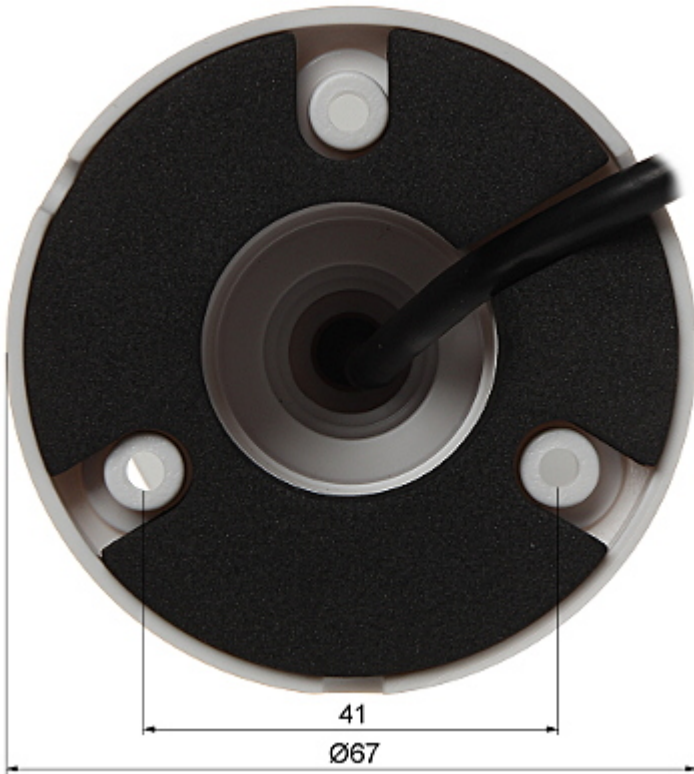

PRESENTATION

Front view:

Side view:

Mounting side view:

The appropriate signal format selection is done by tilting and holding the joystick for 5 s without entering to the OSD menu. Changing the signal to the NTSC in the camera causes loss of image in connected AHD recorder:

In the kit:

OUR TESTS

AHD:

Camera image at artificial illumination (about 30Lux):

Camera image at night conditions with internal built-in IR illuminator on:

Camera image at direct strong light opposite to camera: