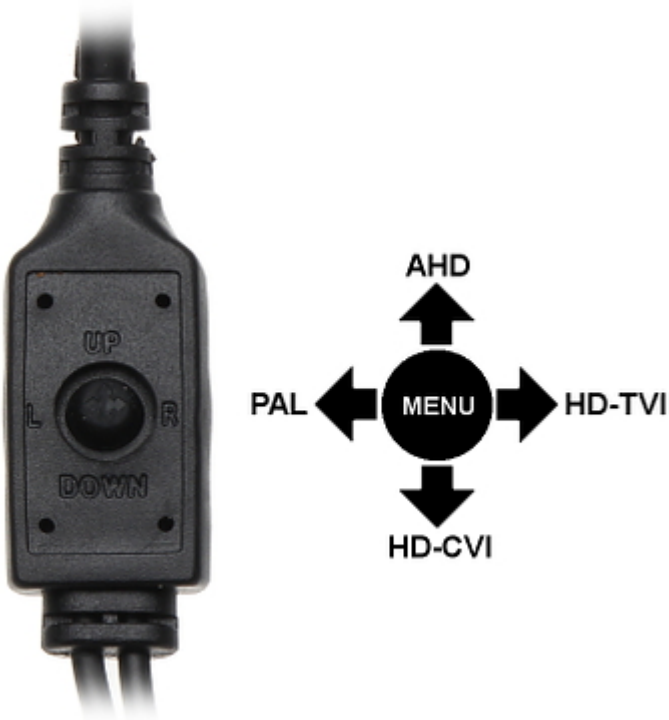

Code: APTI-H10PC2-36W

AHD, HD-CVI, HD-TVI, PAL CAMERA **APTI-H10PC2-36W** - 720p 3.6 mm

Net: **13.84 EUR** Gross: **13.84 EUR**

Megapixel camera with 1/4" CMOS sensor and AHD / HD-CVI / HD-TVI / PAL.

The AHD / HD-CVI / HD-TVI interface allows to transmission of analog video signal via coaxial cable in 720p resolution. It enables the transmission of HD resolution images for even 500 m distance with keeping the low costs of the installation. During transmission there are no delays and is maintained the original, high quality image.

SPECIFICATION

Standard:	AHD, HD-CVI, HD-TVI, PAL
Sensor:	1/4 " OmniVision OV9732 CMOS
Digital Image Processor:	HTC960E
Matrix size:	1.0 Mpx
Resolution:	1280 x 720 - 720p, AHD-M, HD-CVI, HD-TVI , 960 x 576 - 960H, PAL
Lens:	3.6 mm, 2 Mpx
View angle:	<ul style="list-style-type: none">• 53 ° (manufacturer data)• 60 ° (our tests result)
Range of IR illumination:	20 m
IR illuminator power adjustment:	Automatic
Video output:	1 Vpp 75 Ω, AHD / HD-CVI / HD-TVI / PAL - selectable by switch
S/N ratio:	> 50 dB
OSD menu:	✓
Main features:	<ul style="list-style-type: none">• ICR - Movable InfraRed filter• DNR - Digital Noise Reduction• WDR - Wide Dynamic Range• AGC - Automatic Gain Control• Auto White Balance• Sharpness - sharper image outlines
Power supply:	12 V DC / 280 mA
Power consumption:	≤ 3.4 W
Housing:	Compact - Plastic

PRESENTATION

Front view:

Side view:

Mounting side view:

The appropriate signal format selection is done by tilting and holding the joystick for 5 s without entering to the OSD menu. Changing the signal to the NTSC in the camera causes loss of image in connected AHD recorder:

In the kit:

OUR TESTS

AHD:

Camera image at artificial illumination (about 30Lux):

Camera image at night conditions with internal built-in IR illuminator on:

Camera image at direct strong light opposite to camera: