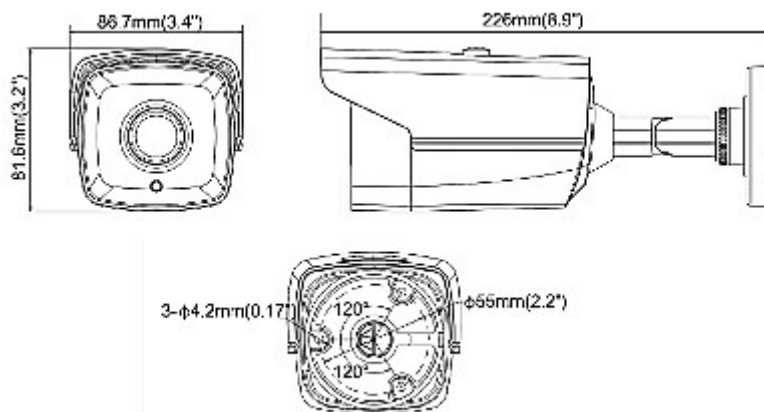

DELTA-OPTI Monika Matysiak; <https://www.delta.poznan.pl>
POL; 60-713 Poznań; Graniczna 10
e-mail: delta-opti@delta.poznan.pl; tel: +(48) 61 864 69 60

"Index of Protection":	IP66
Operation temp:	-40 °C ... 60 °C
Weight:	0.45 kg
Dimensions:	226 x 87 x 82 mm
Supported languages:	—
Manufacturer / Brand:	Hikvision
SAP Code:	300507960
Guarantee:	3 years

PRESENTATION

Side view:

Mounting side view:

Camera dimensions:

The change of the AHD / HD-CVI / HD-TVI / PAL standard is done with the corresponding button by keeping it pressed for approx. 5 seconds:

In the kit: