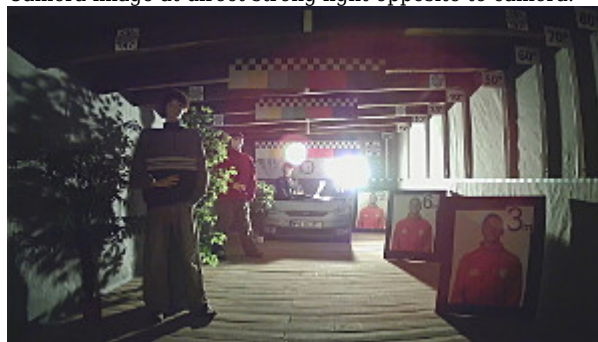

In the case of video transmission using a twisted pair cable and matching transformers (balun), be aware of the possibility of signal reflections and interfering signals.

The 3-Axis integrated camera bracket has a regulation in all three planes, which allows to turn the camera to any direction. Camera is according to IP66 Index of Protection norm.

OUR TESTS

AHD:

Camera image at artificial illumination (about 30Lux):

Camera image at night conditions with internal built-in IR illuminator on:

Camera image at direct strong light opposite to camera:

HD-CVI:

Camera image at artificial illumination (about 30Lux):

Camera image at night conditions with internal built-in IR illuminator on:

Camera image at direct strong light opposite to camera:

HD-TVI:

Camera image at artificial illumination (about 30Lux):

Camera image at night conditions with internal built-in IR illuminator on:

Camera image at direct strong light opposite to camera: