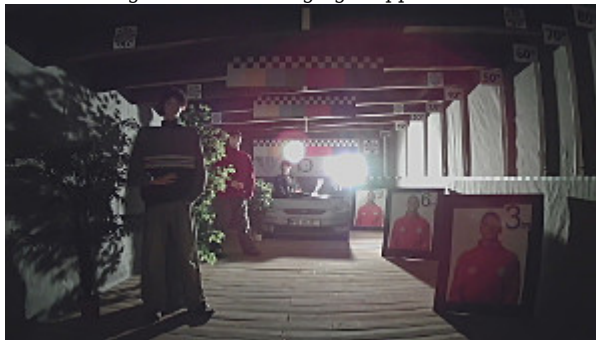

In the case of video transmission using a twisted pair cable and matching transformers (balun), be aware of the possibility of signal reflections and interfering signals.

The 3-Axis integrated camera bracket has a regulation in all three planes, which allows to turn the camera to any direction. Camera is according to IP66 Index of Protection norm.

OUR TESTS

AHD:

Camera image at artificial illumination (about 30Lux):

Camera image at night conditions with internal built-in IR illuminator on:

Camera image at direct strong light opposite to camera:

HD-CVI:

Camera image at artificial illumination (about 30Lux):

Camera image at night conditions with internal built-in IR illuminator on:

Camera image at direct strong light opposite to camera:

HD-TVI:

Camera image at artificial illumination (about 30Lux):