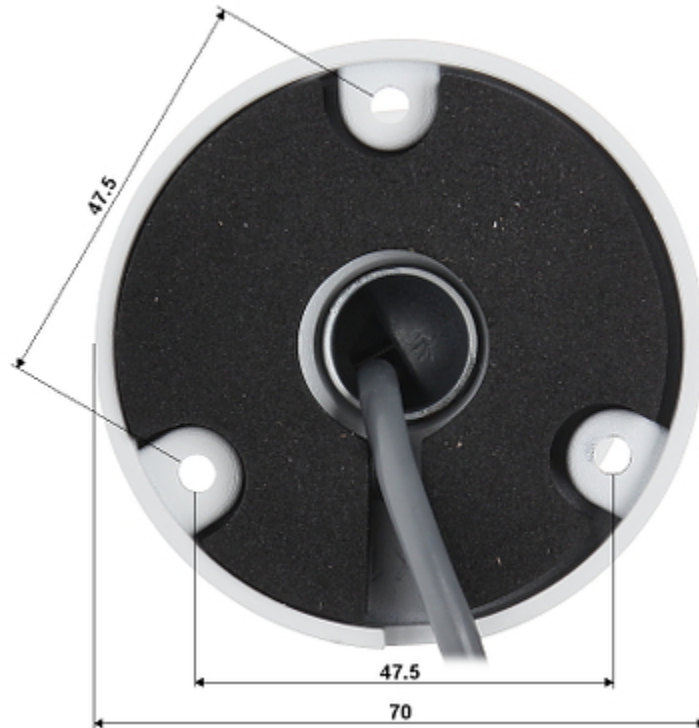

In the case of video transmission using a twisted pair cable and matching transformers (balun), be aware of the possibility of signal reflections and interfering signals.

The 3-Axis integrated camera bracket has a regulation in all three planes, which allows to turn the camera to any direction. Camera is according to IP66 Index of Protection norm.

DELTA-OPTI Monika Matysiak; <https://www.delta.poznan.pl>
POL; 60-713 Poznań; Graniczna 10
e-mail: delta-opti@delta.poznan.pl; tel: +(48) 61 864 69 60

"Index of Protection":	IP66
Operation temp:	-40 °C ... 60 °C
Weight:	0.45 kg
Dimensions:	226 x 87 x 82 mm
Supported languages:	—
Manufacturer / Brand:	Hikvision
SAP Code:	300507960
Guarantee:	3 years

PRESENTATION

Side view:

Mounting side view:

Camera dimensions:

The change of the AHD / HD-CVI / HD-TVI / PAL standard is done with the corresponding button by keeping it pressed for approx. 5 seconds:

In the kit: