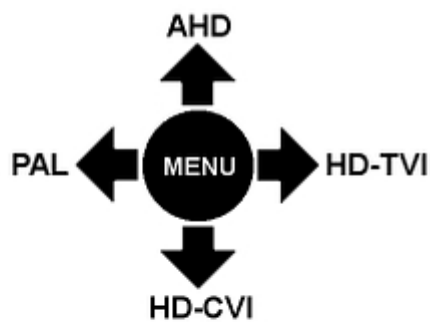

PRESENTATION

Front view:

Side view:

Mounting side view:

The appropriate signal format selection is done by tilting and holding the joystick for 5 s without entering to the OSD menu. Changing the signal to the NTSC in the camera causes loss of image in connected AHD recorder:

In the kit:

OUR TESTS

AHD:

Camera image at artificial illumination (about 30Lux):

Camera image at night conditions with internal built-in IR illuminator on:

Camera image at direct strong light opposite to camera: