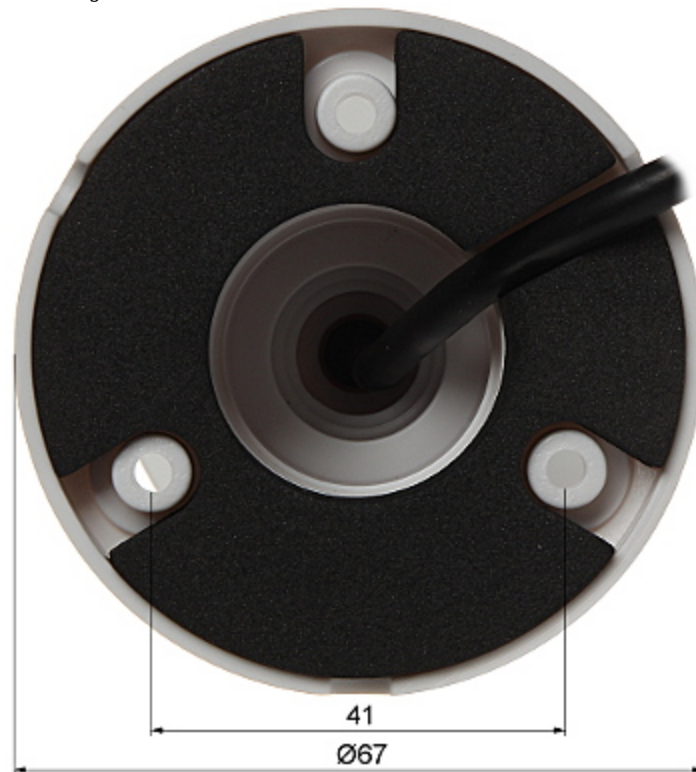

PRESENTATION

Front view:

Side view:

Mounting side view:

The appropriate signal format selection is done by tilting and holding the joystick for 5 s without entering to the OSD menu. Changing the signal to the NTSC in the camera causes loss of image in connected AHD recorder:

In the kit:

OUR TESTS

AHD:

Camera image at artificial illumination (about 30Lux):

Camera image at night conditions with internal built-in IR illuminator on:

Camera image at direct strong light opposite to camera: