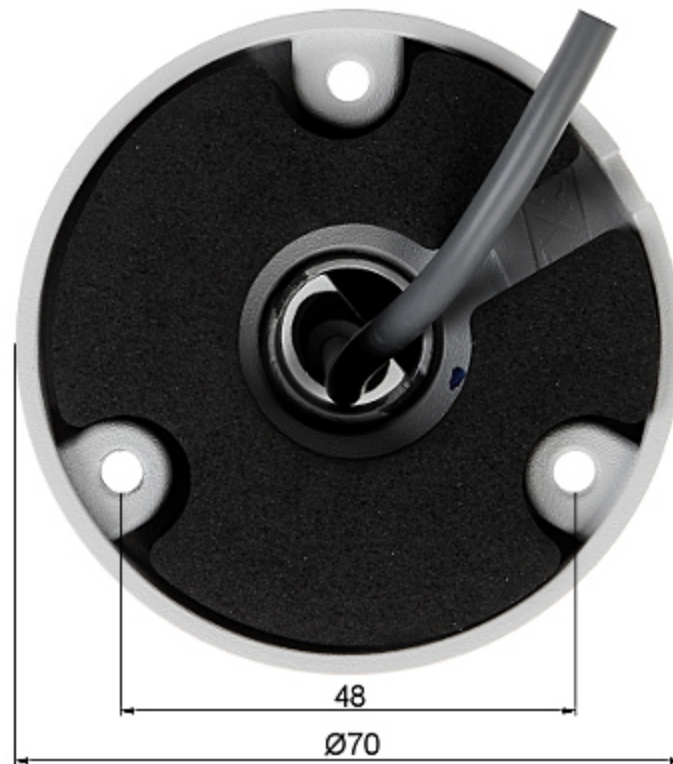

In the case of video transmission using a twisted pair cable and matching transformers (balun), be aware of the possibility of signal reflections and interfering signals.

The 3-Axis integrated camera bracket has a regulation in all three planes, which allows to turn the camera to any direction. Camera is according to IP66 Index of Protection norm.

PRESENTATION

Side view:

Mounting side view:

Camera dimensions:

The change of the AHD / HD-CVI / HD-TVI / PAL standard is done with the corresponding button by keeping it pressed for approx. 5 seconds:

In the kit: