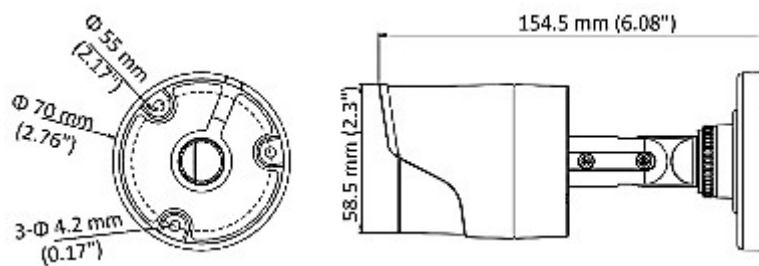

DELTA-OPTI Monika Matysiak; <https://www.delta.poznan.pl>
POL; 60-713 Poznań; Graniczna 10
e-mail: delta-opti@delta.poznan.pl; tel: +(48) 61 864 69 60

"Index of Protection":	IP66
Operation temp:	-40 °C ... 60 °C
Weight:	0.32 kg
Dimensions:	Ø 70 x 155 mm
Supported languages:	—
Manufacturer / Brand:	Hikvision
SAP Code:	300507942
Guarantee:	3 years

PRESENTATION

Side view:

Mounting side view:

Camera dimensions:

The change of the AHD / HD-CVI / HD-TVI / PAL standard is done with the corresponding button by keeping it pressed for approx. 5 seconds:

In the kit: