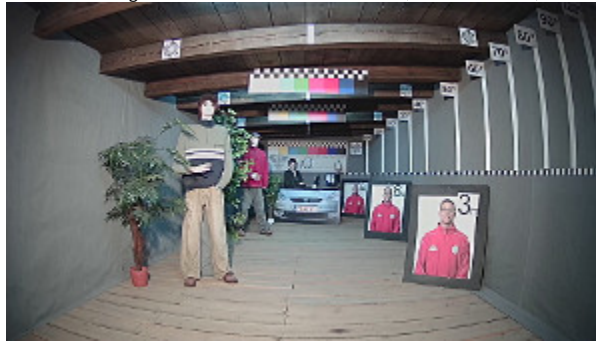

Camera image at artificial illumination (about 30Lux):