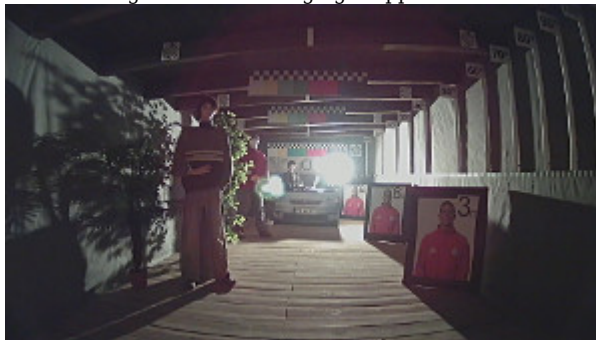

Camera image at night conditions with internal built-in IR illuminator on:

Camera image at direct strong light opposite to camera:

HD-TVI:

Camera image at artificial illumination (about 30Lux):

Camera image at night conditions with internal built-in IR illuminator on: