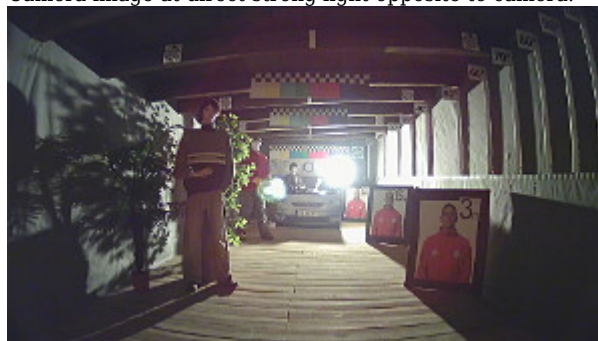

OUR TESTS

AHD:

Camera image at artificial illumination (about 30Lux):

Camera image at night conditions with internal built-in IR illuminator on:

Camera image at direct strong light opposite to camera:

HD-CVI: