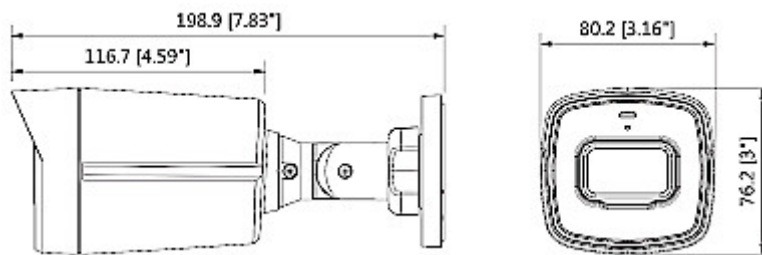

DELTA-OPTI Monika Matysiak; <https://www.delta.poznan.pl>
POL; 60-713 Poznań; Graniczna 10
e-mail: delta-opti@delta.poznan.pl; tel: +(48) 61 864 69 60

Power supply:	12 V DC / 440 mA
Power consumption:	≤ 5.3 W
Housing:	Compact, Plastic / Metal
Color:	White
"Index of Protection":	IP67
Operation temp:	-40 °C ... 60 °C
Weight:	0.29 kg
Dimensions:	80 x 75 x 199 mm
Manufacturer / Brand:	DAHUA
Guarantee:	3 years

PRESENTATION

Front view:

Side view:

Camera mounting side view:

Dimensions:

In the kit:

OUR TESTS

AHD: