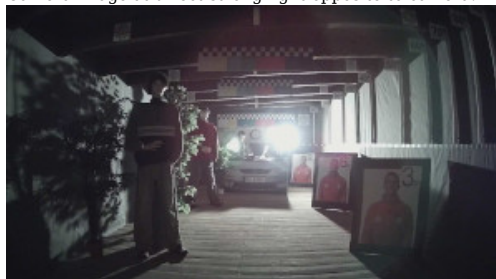

In the case of video transmission using a twisted pair cable and matching transformers (balun), be aware of the possibility of signal reflections and interfering signals.

Attention! The camera is set by default in the HD-CVI standard. Standard changes can be made using the recorder - by entering the OSD camera menu or using the PFM820 controller.

PRESENTATION

Front view:

Side view:

Camera mounting side view:

In the kit:

OUR TESTS

AHD:

Camera image at artificial illumination (about 30Lux):

Camera image at night conditions with internal built-in IR illuminator on:

Camera image at direct strong light opposite to camera:

HD-CVI:

Camera image at artificial illumination (about 30Lux):

Camera image at night conditions with internal built-in IR illuminator on:

Camera image at direct strong light opposite to camera:

HD-TVI:

Camera image at artificial illumination (about 30Lux):

Camera image at night conditions with internal built-in IR illuminator on:

Camera image at direct strong light opposite to camera: