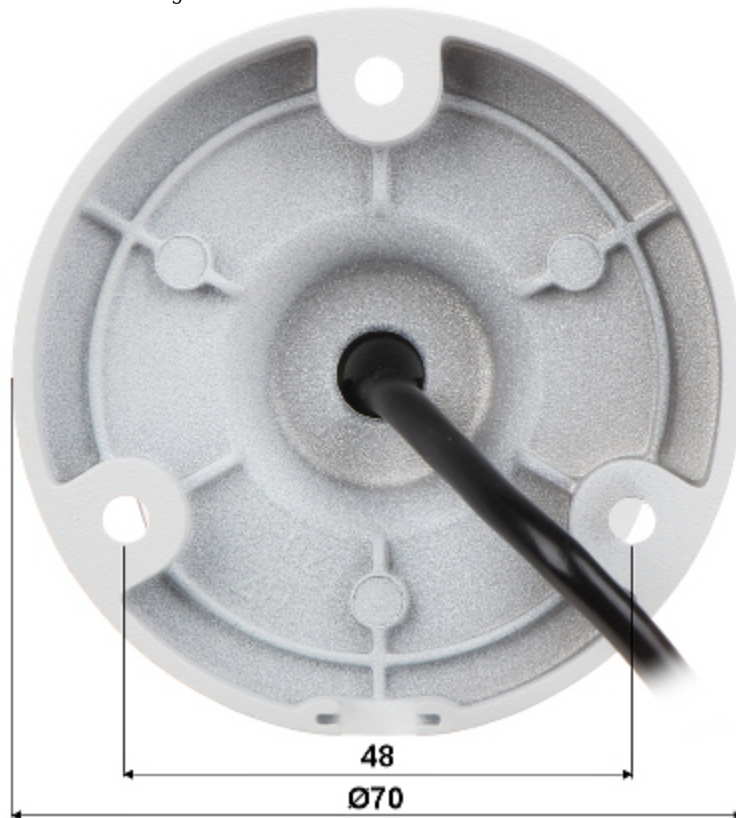

Camera is according to IP67 Index of Protection norm. The 3-Axis integrated camera bracket has a regulation in all three planes, which allows to turn the camera to any direction.

SPECIFICATION

Standard:	AHD, HD-CVI, HD-TVI, PAL
Sensor:	1/2.7 " Progressive Scan CMOS
Matrix size:	2.1 Mpx
Resolution:	1920 x 1080 - 1080p 1280 x 720 - 720p 960 x 576 - 960H, PAL
Lens:	3.6 mm
View angle:	• 93 ° (manufacturer data) • 90 ° (our tests result)
Range of IR illumination:	20 m
IR illuminator power adjustment:	Automatic
Video output:	AHD / HD-CVI / HD-TVI / PAL, 1 Vpp / 75 Ω
OSD menu:	OSD menu available via DAHUA recorder
Main features:	<ul style="list-style-type: none">• D-WDR - Wide Dynamic Range• 2D-DNR - Digital Noise Reduction• BLC/HLC - Back Light / High Light Compensation• ICR - Movable InfraRed filter• Sharpness - sharper image outlines• AGC - Automatic Gain Control• Privacy zones• Auto White Balance
Power supply:	12 V DC / 220 mA
Power consumption:	≤ 2.7 W

PRESENTATION

Front view:

Side view:

Camera mounting side view:

In the kit:

OUR TESTS

AHD:

Camera image at artificial illumination (about 30Lux):