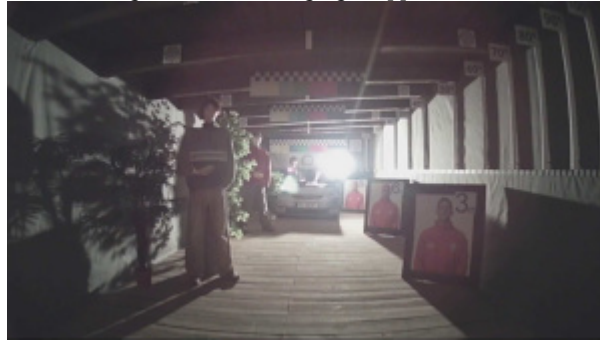

PRESENTATION

Front view:

Side view:

Camera mounting side view:

In the kit:

OUR TESTS

AHD:

Camera image at artificial illumination (about 30Lux):

Camera image at night conditions with internal built-in IR illuminator on:

Camera image at direct strong light opposite to camera:

HD-CVI:

Camera image at artificial illumination (about 30Lux):

Camera image at night conditions with internal built-in IR illuminator on: