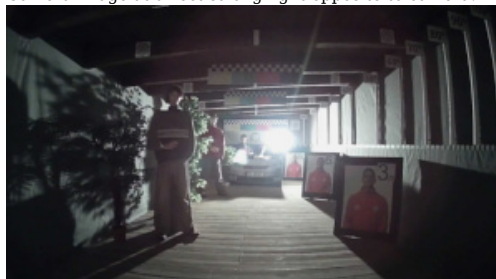

Camera image at direct strong light opposite to camera: