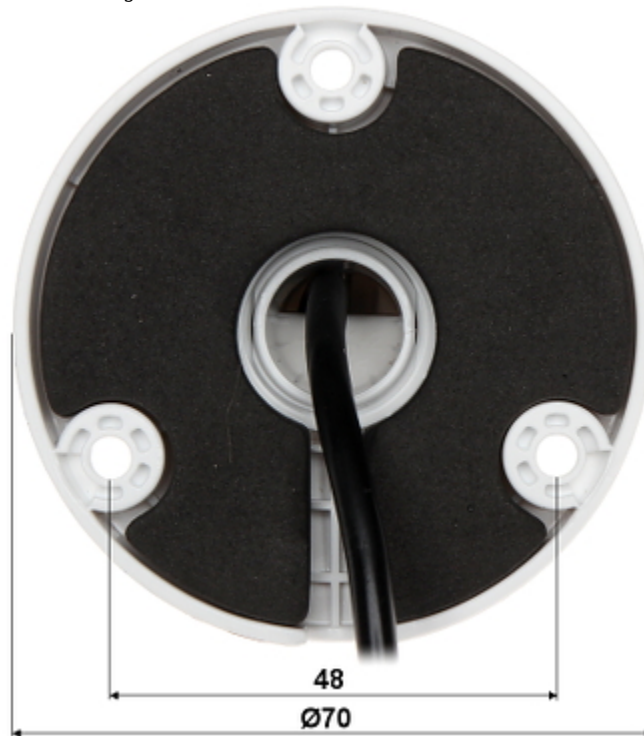

PRESENTATION

Front view:

Side view:

Camera mounting side view:

In the kit:

OUR TESTS

AHD:

Camera image at artificial illumination (about 30Lux):

Camera image at night conditions with internal built-in IR illuminator on:

Camera image at direct strong light opposite to camera:

HD-CVI:

Camera image at artificial illumination (about 30Lux):

Camera image at night conditions with internal built-in IR illuminator on: