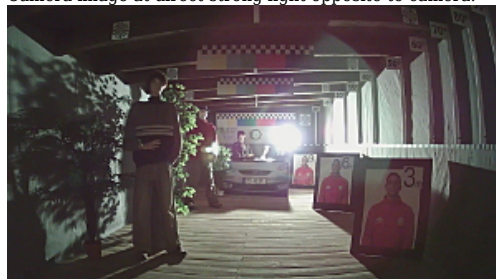

PRESENTATION

Front view:

Side view:

Mounting side view:

In the kit:

OUR TESTS

AHD:

Camera image at artificial illumination (about 30Lux):

Camera image at night conditions with internal built-in IR illuminator on:

Camera image at direct strong light opposite to camera:

HD-CVI:

Camera image at artificial illumination (about 30Lux):

Camera image at night conditions with internal built-in IR illuminator on:

Camera image at direct strong light opposite to camera:

HD-TVI:

Camera image at artificial illumination (about 30Lux):

Camera image at night conditions with internal built-in IR illuminator on:

Camera image at direct strong light opposite to camera: