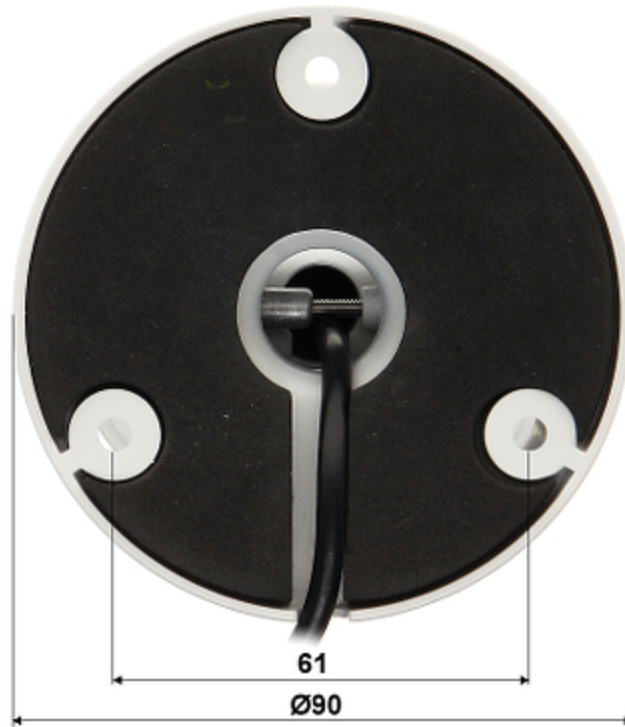

PRESENTATION

Front view:

Side view:

Mounting side view:

In the kit:

OUR TESTS

AHD:

Camera image at artificial illumination (about 30Lux):

Camera image at night conditions with internal built-in IR illuminator on:

Camera image at direct strong light opposite to camera:

HD-CVI:

Camera image at artificial illumination (about 30Lux):

Camera image at night conditions with internal built-in IR illuminator on: