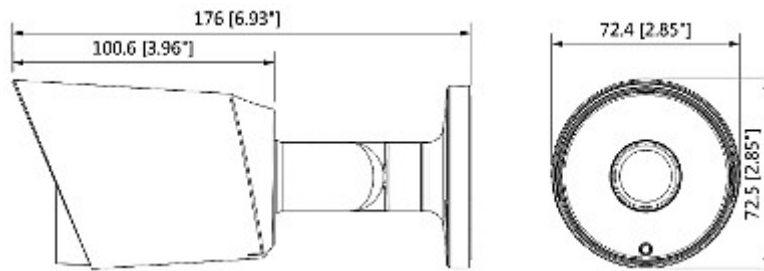

DELTA-OPTI Monika Matysiak; <https://www.delta.poznan.pl>
POL; 60-713 Poznań; Graniczna 10
e-mail: delta-opti@delta.poznan.pl; tel: +(48) 61 864 69 60

Power consumption:	≤ 3.2 W
Housing:	Compact, Metal
Color:	Black
"Index of Protection":	IP67
Operation temp:	-40 °C ... 60 °C
Weight:	0.36 kg
Dimensions:	Ø 73 x 176 mm
Manufacturer / Brand:	DAHUA
Guarantee:	3 years

PRESENTATION

Front view:

Side view:

Camera mounting side view:

Dimensions:

In the kit:

OUR TESTS

AHD: