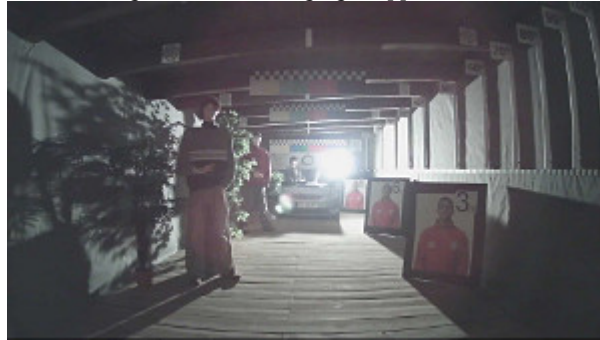

Camera image at night conditions with internal built-in IR illuminator on:

Camera image at direct strong light opposite to camera:

HD-CVI:

Camera image at artificial illumination (about 30Lux):

Camera image at night conditions with internal built-in IR illuminator on: