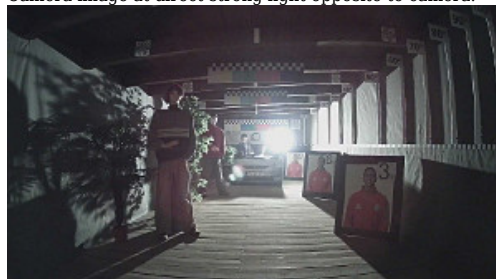

Camera image at direct strong light opposite to camera: