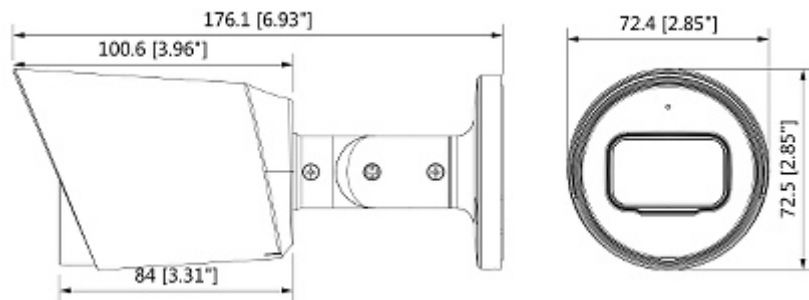

PRESENTATION

Front view:

Side view:

Camera mounting side view:

Dimensions:

In the kit:

OUR TESTS

AHD:

Camera image at artificial illumination (about 30Lux):

Camera image at night conditions with internal built-in IR illuminator on:

Camera image at direct strong light opposite to camera:

HD-CVI:

Camera image at artificial illumination (about 30Lux):