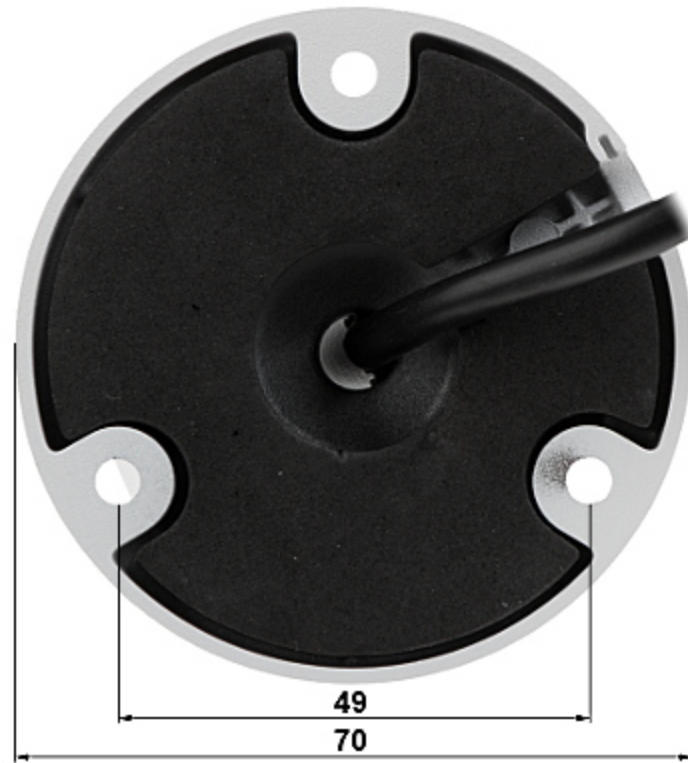

PRESENTATION

Front view:

Side view:

Camera mounting side view:

Dimensions:

In the kit:

OUR TESTS

AHD:

Camera image at artificial illumination (about 30Lux):

Camera image at night conditions with internal built-in IR illuminator on:

Camera image at direct strong light opposite to camera:

HD-CVI:

Camera image at artificial illumination (about 30Lux):