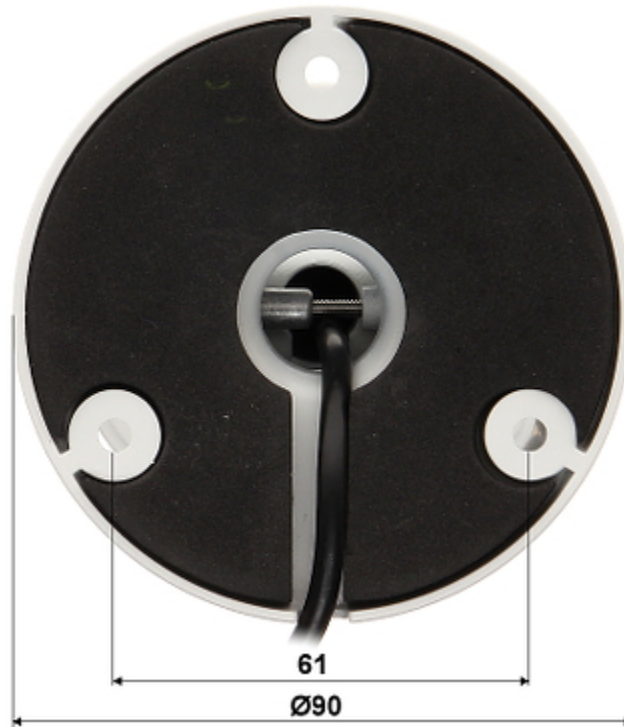

In the case of video transmission using a twisted pair cable and matching transformers (balun), be aware of the possibility of signal reflections and interfering signals.

Attention! The camera default setting is HD-CVI standard. To change the camera standard you need use the PFM820 controller, available separately.

PRESENTATION

Front view:

Side view:

Mounting side view:

In the kit:

OUR TESTS

AHD:

Camera image at artificial illumination (about 30Lux):

Camera image at direct strong light opposite to camera:

Camera image at night conditions with internal built-in IR illuminator on:

HD-CVI:

Camera image at artificial illumination (about 30Lux):

Camera image at night conditions with internal built-in IR illuminator on: