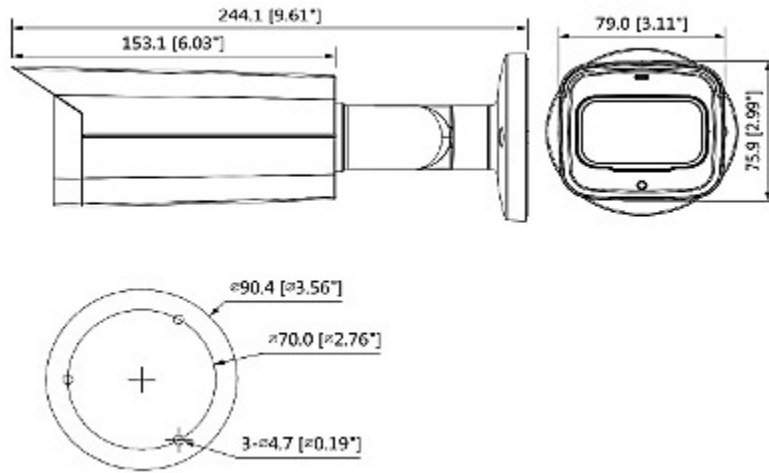

Camera is according to IP67 Index of Protection norm. Standard changes are made using configuration switches.

SPECIFICATION

Standard:	AHD, HD-CVI, HD-TVI, CVBS
Sensor:	1/2.8 " Progressive Scan CMOS
Matrix size:	2.1 Mpx
Resolution:	1920 x 1080 - 1080p AHD, HD-CVI, HD-TVI , 1280 x 720 - 720p AHD, HD-CVI, HD-TVI 960 x 576 - 960H PAL
Lens:	3.6 mm
View angle:	<ul style="list-style-type: none">• 87 ° (manufacturer data)• 85 ° (our tests result)
Range of IR illumination:	80 m
IR illuminator power adjustment:	Automatic
Video output:	AHD / HD-CVI / HD-TVI / CVBS - 1 Vpp / 75 Ω
Audio:	<ul style="list-style-type: none">• Microphone built-in - HD-CVI only,• External microphone input - HD-CVI only
S/N ratio:	> 65 dB
OSD menu:	OSD menu available via DAHUA recorder
Main features:	<ul style="list-style-type: none">• WDR - 120 dB - Wide Dynamic Range• 2D-DNR, 3D-DNR - Digital Noise Reduction• BLC - Back Light Compensation• HLC - High Light Compensation (spot)• ICR - Movable InfraRed filter• AGC - Automatic Gain Control• Auto White Balance• Privacy zones• Motion Detection• Mirror - Mirror image• Sharpness - sharper image outlines
Power supply:	12 V DC / 840 mA

DELTA-OPTI Monika Matysiak; <https://www.delta.poznan.pl>
POL; 60-713 Poznań; Graniczna 10
e-mail: delta-opti@delta.poznan.pl; tel: +(48) 61 864 69 60

Power consumption:	≤ 10.1 W
Housing:	Compact, Aluminum
Color:	White
"Index of Protection":	IP67
Operation temp:	-40 °C ... 60 °C
Weight:	0.76 kg
Dimensions:	244 x 90 x 90 mm
Manufacturer / Brand:	DAHUA
Guarantee:	3 years

PRESENTATION

Front view:

Side view:

Camera mounting side view:

Standard changes are made using configuration switches:

Camera dimensions:

In the kit:

OUR TESTS