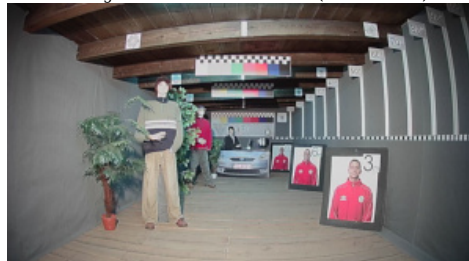

HD-CVI:

Camera image at artificial illumination (about 30Lux):