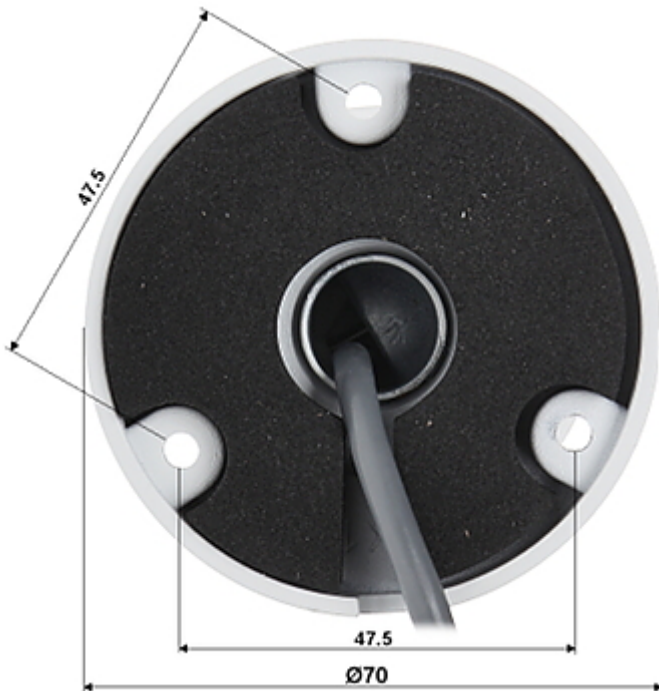

In the case of video transmission using a twisted pair cable and matching transformers (balun), be aware of the possibility of signal reflections and interfering signals.

The 3-Axis integrated camera bracket has a regulation in all three planes, which allows to turn the camera to any direction. Camera is according to IP67 Index of Protection norm.

PRESENTATION

Side view:

Camera dimensions:

Mounting side view:

The change of the AHD / HD-CVI / HD-TVI / PAL standard is done with the corresponding button by keeping it pressed for approx. 5 seconds:

In the kit:

OUR TESTS

AHD:

Camera image at artificial illumination (about 30Lux):

Camera image at night conditions with internal built-in IR illuminator on:

Camera image at direct strong light opposite to camera:

HD-CVI: