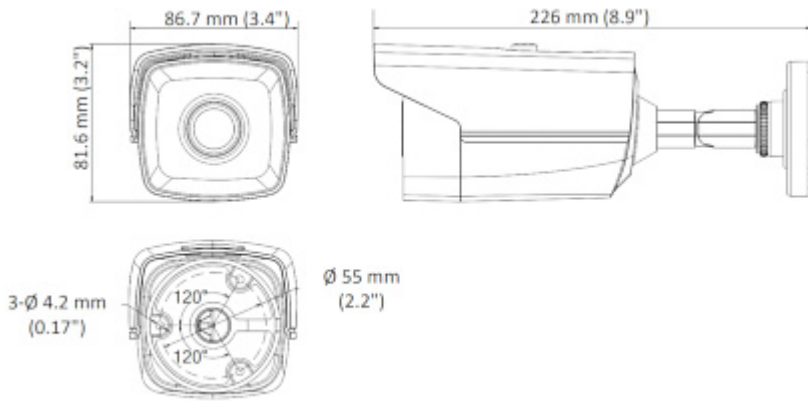

The change of the AHD / HD-CVI / HD-TVI / PAL standard is done with the corresponding button by keeping it pressed for approx. 5 seconds.

SPECIFICATION

Standard:	AHD / HD-CVI / HD-TVI / PAL
Sensor:	Progressive Scan CMOS
Matrix size:	2.1 Mpx
Resolution:	1920 x 1080 - 1080p @ AHD / HD-CVI / HD-TVI 960 x 576 - 960H @ PAL
Lens:	2.8 mm
View angle:	<ul style="list-style-type: none">• 104 ° (manufacturer data)• 100 ° (our tests result)
Range of IR illumination:	60 m
IR illuminator power adjustment:	Automatic
Video output:	1 Vpp / 75 Ω - AHD / HD-CVI / HD-TVI / PAL, BNC socket
OSD menu:	OSD menu available via recorder
Main features:	<ul style="list-style-type: none">• WDR \geq 130 dB - Wide Dynamic Range• 2D-DNR, 3D-DNR - Digital Noise Reduction• EXIR - high-efficiency infrared LEDs technology, which evenly covers the whole plan of both central vantage points of the scene as well as the corners• ICR - Movable InfraRed filter• BLC - Back Light Compensation• AGC - Automatic Gain Control• Auto White Balance• Motion Detection - max. 4 zones• Privacy zones - max. 4• Mirror - Mirror image• Sharpness - sharper image outlines
Power supply:	12 V DC / 280 mA
Power consumption:	\leq 3.4 W

DELTA-OPTI Monika Matysiak; <https://www.delta.poznan.pl>
POL; 60-713 Poznań; Graniczna 10
e-mail: delta-opti@delta.poznan.pl; tel: +(48) 61 864 69 60

Housing:	Compact, Metal
Color:	White + Black
"Index of Protection":	IP67
Operation temp:	-40 °C ... 60 °C
Weight:	0.56 kg
Dimensions:	226 x 87 x 82 mm
Supported languages:	English
Manufacturer / Brand:	Hikvision
SAP Code:	300511195
Guarantee:	3 years

PRESENTATION

Side view:

Camera dimensions:

Mounting side view:

The change of the AHD / HD-CVI / HD-TVI / PAL standard is done with the corresponding button by keeping it pressed for approx. 5 seconds:

In the kit:

Camera image at direct strong light opposite to camera:

PACKAGE

Dimensions (L x W x H): 0x0x0 mm	Gross Weight: 0 kg
----------------------------------	--------------------