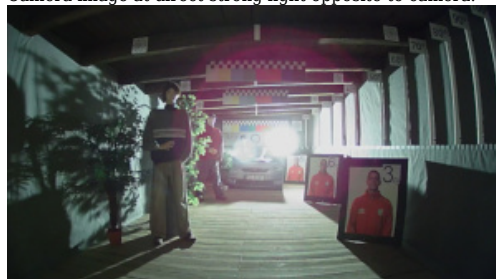

Camera image at direct strong light opposite to camera: