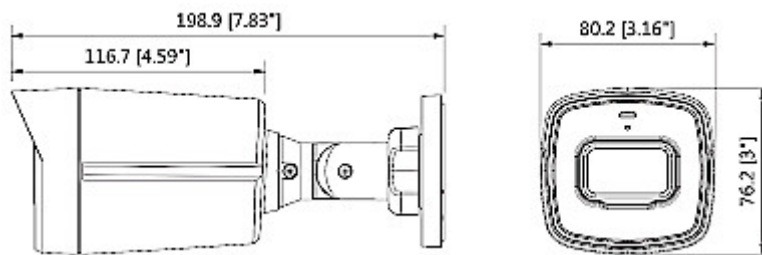

Main features:	<ul style="list-style-type: none"> <li>• D-WDR - Wide Dynamic Range</li> <li>• 2D-DNR - Digital Noise Reduction</li> <li>• BLC/HLC - Back Light / High Light Compensation</li> <li>• ICR - Movable InfraRed filter</li> <li>• Sharpness - sharper image outlines</li> <li>• AGC - Automatic Gain Control</li> <li>• Privacy zones</li> <li>• Motion Detection</li> <li>• Auto White Balance</li> </ul>
Power supply:	12 V DC / 250 mA
Power consumption:	≤ 3 W
Housing:	Compact, Plastic
Color:	White
"Index of Protection":	IP67
Operation temp:	-40 °C ... 60 °C
Weight:	0.22 kg
Dimensions:	80 x 76 x 199 mm
Manufacturer / Brand:	DAHUA
Guarantee:	<b>3 years</b>

## PRESENTATION

Front view:

Side view:

Camera mounting side view:

Dimensions:

In the kit: