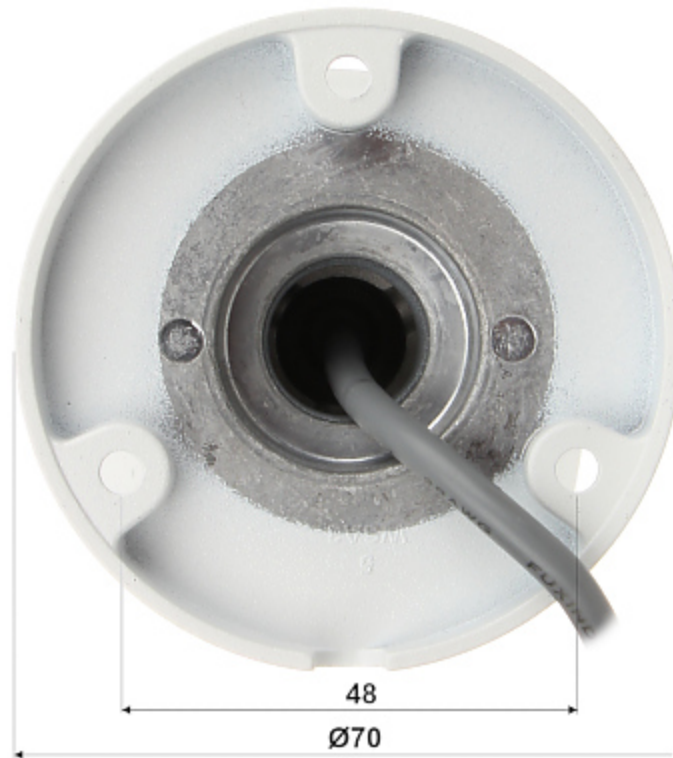

Code: DS-2CE16D0T-IT3F(2.8MM)(C)

In the case of video transmission using a twisted pair cable and matching transformers (balun), be aware of the possibility of signal reflections and interfering signals. The 3-Axis integrated camera bracket has a regulation in all three planes, which allows to turn the camera to any direction. Camera is according to IP67 Index of Protection norm.

## SPECIFICATION

Standard:	AHD / HD-CVI / HD-TVI / PAL
Sensor:	Progressive Scan CMOS
Matrix size:	2.1 Mpx
Resolution:	1920 x 1080 - 1080p @ AHD / HD-CVI / HD-TVI 960 x 576 - 960H @ PAL
Lens:	2.8 mm
View angle:	<ul style="list-style-type: none"><li>• 106 ° (manufacturer data)</li><li>• 101 ° (our tests result)</li></ul>
Range of IR illumination:	40 m
IR illuminator power adjustment:	Automatic
Video output:	1 Vpp / 75 Ω - AHD / HD-CVI / HD-TVI / PAL, BNC socket
OSD menu:	—
Main features:	<ul style="list-style-type: none"><li>• D-WDR - Wide Dynamic Range</li><li>• 2D-DNR - Digital Noise Reduction</li><li>• EXIR - high-efficiency infrared LEDs technology, which evenly covers the whole plan of both central vantage points of the scene as well as the corners</li><li>• BLC - Back Light Compensation</li><li>• HLC - High Light Compensation (spot)</li><li>• ICR - Movable InfraRed filter</li><li>• AGC - Automatic Gain Control</li><li>• Auto White Balance</li><li>• Sharpness - sharper image outlines</li></ul>
Power supply:	12 V DC / 325 mA
Power consumption:	≤ 3.9 W
Housing:	Compact, Metal + Plastic

## PRESENTATION

Side view:

Mounting side view:

The change of the AHD / HD-CVI / HD-TVI / PAL standard is done with the corresponding button by keeping it pressed for approx. 5 seconds:

In the kit: