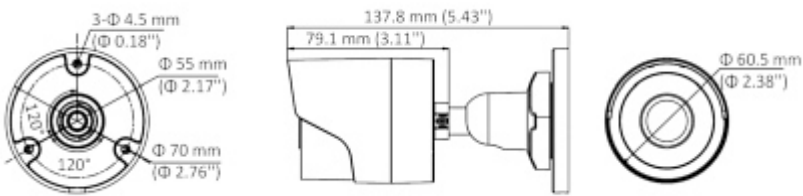

DELTA-OPTI Monika Matysiak; <https://www.delta.poznan.pl>
POL; 60-713 Poznań; Graniczna 10
e-mail: delta-opti@delta.poznan.pl; tel: +(48) 61 864 69 60

Color:	White
"Index of Protection":	IP67
Operation temp:	-40 °C ... 60 °C
Weight:	0.26 kg
Dimensions:	Ø 70 x 138 mm
Supported languages:	Polish, English
Manufacturer / Brand:	Hikvision
SAP Code:	300511939
Guarantee:	3 years

PRESENTATION

Side view:

Mounting side view:

Camera dimensions:

The change of the AHD / HD-CVI / HD-TVI / PAL standard is done with the corresponding button by keeping it pressed for approx. 5 seconds:

In the kit: