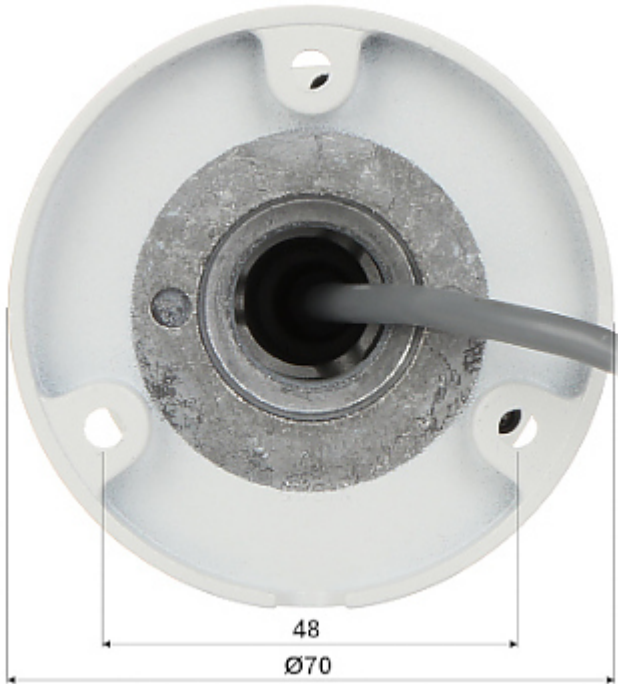

In the case of video transmission using a twisted pair cable and matching transformers (balun), be aware of the possibility of signal reflections and interfering signals.

The 3-Axis integrated camera bracket has a regulation in all three planes, which allows to turn the camera to any direction. Camera is according to IP67 Index of Protection norm.

The change of the AHD / HD-CVI / HD-TVI / PAL standard is done with the corresponding button by keeping it pressed for approx. 5 seconds.

SPECIFICATION

Standard:	AHD / HD-CVI / HD-TVI / PAL
Sensor:	Progressive Scan CMOS
Matrix size:	2.1 Mpx
Resolution:	1920 x 1080 - 1080p @ AHD / HD-CVI / HD-TVI 960 x 576 @ PAL
Lens:	2.8 mm
View angle:	• 106 ° (manufacturer data) • 100 ° (our tests result)
Range of IR illumination:	25 m
IR illuminator power adjustment:	Automatic
Video output:	1 Vpp / 75 Ω - AHD / HD-CVI / HD-TVI / PAL, BNC socket
OSD menu:	✓
Main features:	<ul style="list-style-type: none">• D-WDR - Wide Dynamic Range• 2D-DNR - Digital Noise Reduction• BLC/HLC - Back Light / High Light Compensation• IR illuminator optimization• ICR - Movable InfraRed filter• AGC - Automatic Gain Control• Auto White Balance• Day/night mode• Sharpness - sharper image outlines
Power supply:	12 V DC / 250 mA
Power consumption:	≤ 3 W
Housing:	Compact, Metal

DELTA-OPTI Monika Matysiak; <https://www.delta.poznan.pl>
POL; 60-713 Poznań; Graniczna 10
e-mail: delta-opti@delta.poznan.pl; tel: +(48) 61 864 69 60

Color:	White
"Index of Protection":	IP67
Operation temp:	-40 °C ... 60 °C
Weight:	0.26 kg
Dimensions:	Ø 70 x 138 mm
Supported languages:	Polish, English
Manufacturer / Brand:	Hikvision
SAP Code:	300511939
Guarantee:	3 years

PRESENTATION

Side view:

Mounting side view:

Camera dimensions:

The change of the AHD / HD-CVI / HD-TVI / PAL standard is done with the corresponding button by keeping it pressed for approx. 5 seconds:

In the kit: