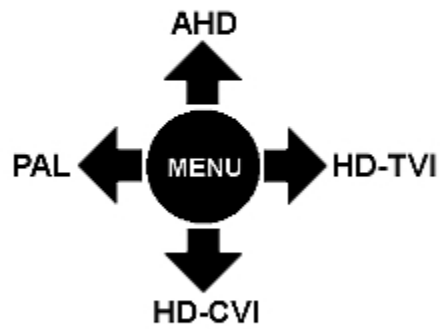

PRESENTATION

Camera is very small:

Rear view:

The appropriate signal format selection is done by tilting and holding the joystick for 5 s without entering to the OSD menu. Changing the signal to the NTSC in the camera causes loss of image in connected AHD recorder:

OUR TESTS

AHD:

Camera image at artificial illumination (about 30Lux):

Camera image at direct strong light opposite to camera:

Camera image at night conditions, at different illumination values show below: