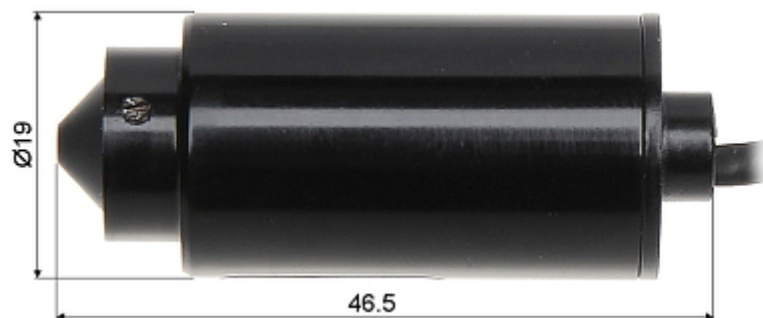

Dimensions: