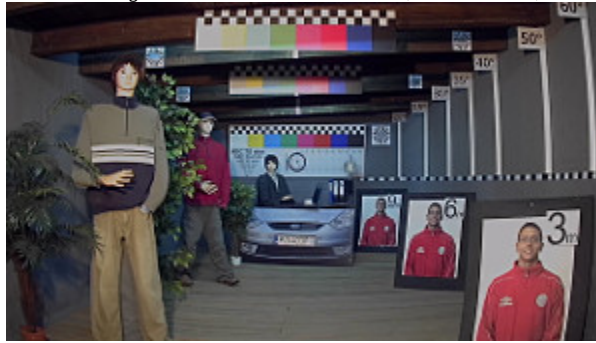

Camera image at artificial illumination (about 30Lux):