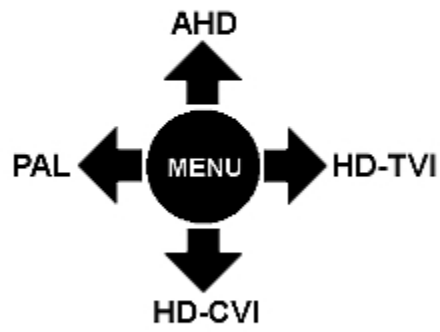

PRESENTATION

Camera is very small:

Dimensions:

The appropriate signal format selection is done by tilting and holding the joystick for 5 s without entering to the OSD menu. Changing the signal to the NTSC in the camera causes loss of image in connected AHD/HD-CVI/HD-TVI recorder:

In the kit:

OUR TESTS

AHD:

Camera image at artificial illumination (about 30Lux):

Camera image at direct strong light opposite to camera:

Camera image at night conditions, at different illumination values show below: