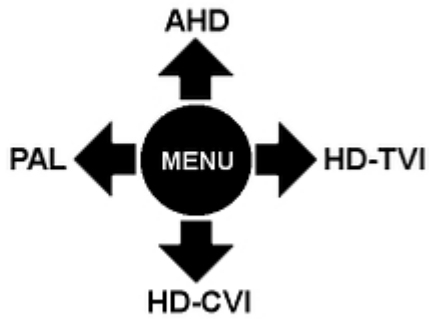

## PRESENTATION

Camera is very small:

Rear view:

The appropriate signal format selection is done by tilting and holding the joystick for 5 s without entering to the OSD menu. Changing the signal to the NTSC in the camera causes loss of image in connected AHD/HD-CVI/HD-TVI recorder:

## OUR TESTS

AHD:

Camera image at artificial illumination (about 30Lux):

Camera image at direct strong light opposite to camera:

Camera image at night conditions, at different illumination values show below: