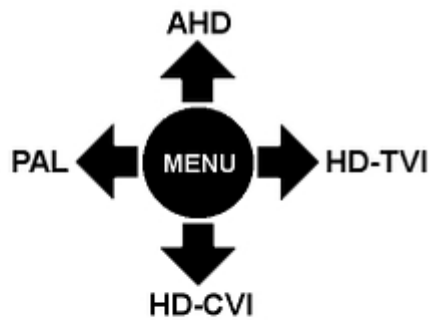

## PRESENTATION

Camera is very small:

Front view:

Rear view:

The appropriate signal format selection is done by tilting and holding the joystick for 5 s without entering to the OSD menu. Changing the signal to the NTSC in the camera causes loss of image in connected AHD/HD-CVI/HD-TVI recorder:

## OUR TESTS

AHD:

Camera image at artificial illumination (about 30Lux):

Camera image at direct strong light opposite to camera:

Camera image at night conditions, at different illumination values show below: