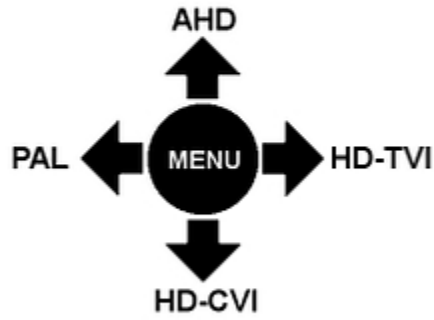

SPECIFICATION

Standard:	AHD, HD-CVI, HD-TVI, PAL
Sensor:	1/2.8 " SONY Starvis™ Back-illuminated CMOS
Digital Image Processor:	HTC1088
Matrix size:	2.1 Mpx
Resolution:	1920 x 1080 - 1080p, AHD-H, HD-CVI, HD-TVI , 960 x 576 - 960H PAL
Lens:	3.7 mm (pinhole)
View angle:	<ul style="list-style-type: none">• 70 ° (manufacturer data)• 76 ° (our tests result)
S/N ratio:	≥ 50 dB
Video output:	1 Vpp 75 Ω, AHD, HD-CVI, HD-TVI, PAL - selectable by switch

DELTA-OPTI Monika Matysiak; <https://www.delta.poznan.pl>
POL; 60-713 Poznań; Graniczna 10
e-mail: delta-opti@delta.poznan.pl; tel: +(48) 61 864 69 60

PIR DETECTOR:	—
Main features:	<ul style="list-style-type: none"> • Sense-UP - increase the camera sensitivity x30 • F-DNR (Defog) - Reduction of image noise caused by precipitation • WDR - Wide Dynamic Range • 3D-DNR - Digital Noise Reduction • BLC/HLC - Back Light / High Light Compensation • Mirror - Mirror image • Privacy zones - max. 4 • Motion Detection • Sharpness - sharper image outlines • Auto White Balance
OSD menu:	✓
Application:	The camera is designed for indoor use, due to the possibility of steam condensation.
"Index of Protection":	IP40
Power supply:	12 V DC / 90 mA
Housing:	Spy, Plastic
Color:	White
Operation temp:	-10 °C ... 50 °C
Weight:	0.14 kg
Dimensions:	120 x 70 x 48 mm
Supported languages:	English, Chinese Traditional, Chinese Simplified, Japanese, Korean
Manufacturer / Brand:	APTI
Guarantee:	2 years

PRESENTATION

Mounting side view:

The appropriate signal format selection is done by tilting and holding the joystick for 5 s without entering to the OSD menu. Changing the signal to the NTSC in the camera causes loss of image in connected AHD recorder:

Bracket view:

In the kit:

OUR TESTS

AHD:

Camera image at artificial illumination (about 30Lux):

Camera image at direct strong light opposite to camera:

Camera image at night conditions, at different illumination values show below: