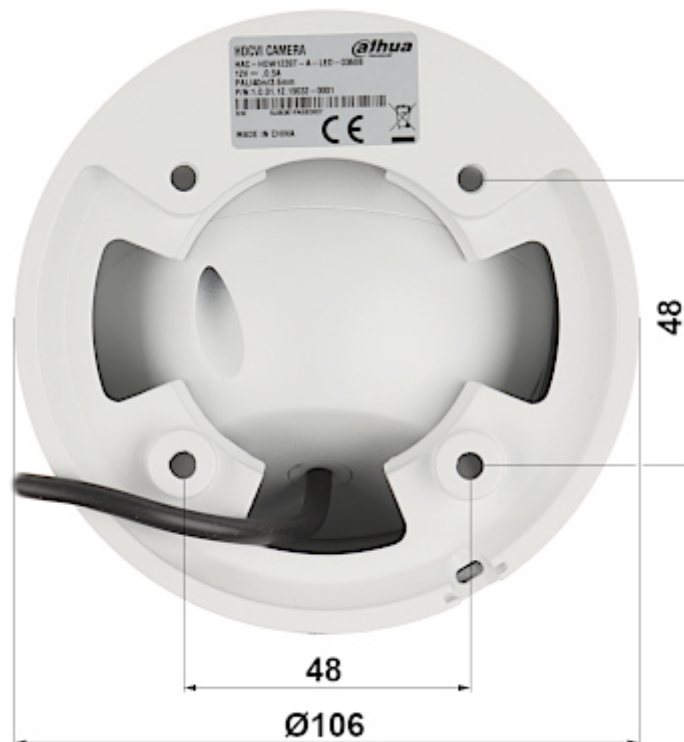

## SPECIFICATION

Standard:	AHD, HD-CVI, HD-TVI, CVBS
Sensor:	1/2.8 " CMOS
Matrix size:	2.16 Mpx
Resolution:	1920 x 1080 - 1080p , 1280 x 720 - 720p , 960 x 576 - 960H, CVBS
Lens:	3.6 mm
View angle:	<ul style="list-style-type: none"><li>• 87 ° (manufacturer data)</li><li>• 84 ° (our tests result)</li></ul>
White light LED illuminator range:	40 m
Video output:	AHD / HD-CVI / HD-TVI / CVBS, 1 Vpp / 75 Ω
Audio:	<ul style="list-style-type: none"><li>• Microphone built-in</li><li>• Audio support via coaxial cable - HD-CVI only</li></ul>
OSD menu:	OSD menu available via DAHUA recorder
Main features:	<ul style="list-style-type: none"><li>• Possibility to turn off the LED illuminator</li><li>• D-WDR - Wide Dynamic Range</li><li>• 2D-DNR - Digital Noise Reduction</li><li>• BLC/HLC - Back Light / High Light Compensation</li><li>• F-DNR (Defog) - Reduction of image noise caused by precipitation</li><li>• Sharpness - sharper image outlines</li><li>• AGC - Automatic Gain Control</li><li>• Privacy zones</li><li>• Mirror - Mirror image</li><li>• Auto White Balance</li></ul>

DELTA-OPTI Monika Matysiak; <https://www.delta.poznan.pl>  
POL; 60-713 Poznań; Graniczna 10  
e-mail: [delta-opti@delta.poznan.pl](mailto:delta-opti@delta.poznan.pl); tel: +(48) 61 864 69 60

"Index of Protection":	IP67
Power supply:	12 V DC / 350 mA
Power consumption:	≤ 4.2 W
Housing:	Dome, Aluminum
Vandal-proof:	—
Color:	White
Operation temp:	-40 °C ... 60 °C
Weight:	0.46 kg
Dimensions:	Ø 106 x 94 mm
Manufacturer / Brand:	DAHUA
Guarantee:	<b>3 years</b>

## PRESENTATION

Camera is out from clamping ring:

Mounting side view:

In the kit: