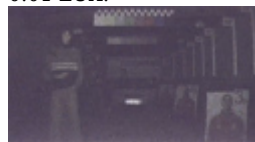

Camera image at night conditions, at different illumination values show below:

10 LUX:

1 LUX:

0.1 LUX:

0.01 LUX:

0.001 LUX:

HD-TVI:

Camera image at artificial illumination (about 30Lux):