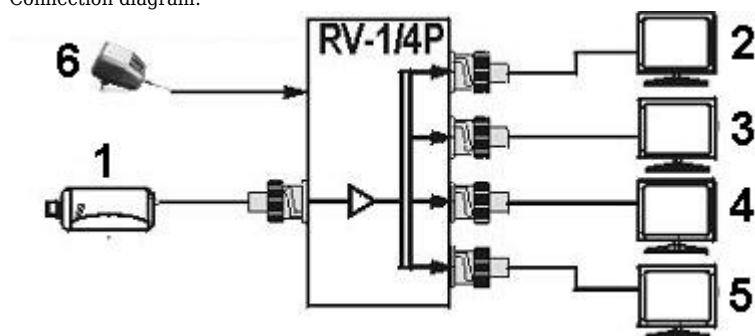

Code: RV-1/4P

VIDEO SPLITTER RV-1/4P

Net: 16.06 EUR Gross: 19.75 EUR

The RV-1/4P video splitter allows to split video signals. The device is designed to continuous work in closed spaces. The device works with color and b/w cameras at all TV standards PAL. The proper distances among sockets allow to easy BNC connectors mounting.

SPECIFICATION

Standard:	CVBS - PAL / NTSC
Number of inputs:	1 pcs BNC
Number of outputs:	4 pcs BNC
Bandwidth:	0 ... 40 MHz (-3dB)
Inputs impedance:	75 Ω
Outputs impedance:	75 Ω
Power supply:	12 V DC (power adapter not included)
Current consumption:	60 mA
Gain :	0 dB
Weight:	0.098 kg
Dimensions:	117 x 30 x 80 mm
Manufacturer / Brand:	DELTA
Guarantee:	3 years

Connection diagram:

- 1) Camera
- 2) Monitor 1
- 3) Monitor 2
- 4) Monitor 3
- 5) Monitor 4
- 6) 12V DC / 100mA power adapter

OUR OPINIONS

DELTA-OPTI Monika Matysiak; <https://www.delta.poznan.pl>
 POL; 60-713 Poznań; Graniczna 10
 e-mail: delta-opti@delta.poznan.pl; tel: +(48) 61 864 69 60