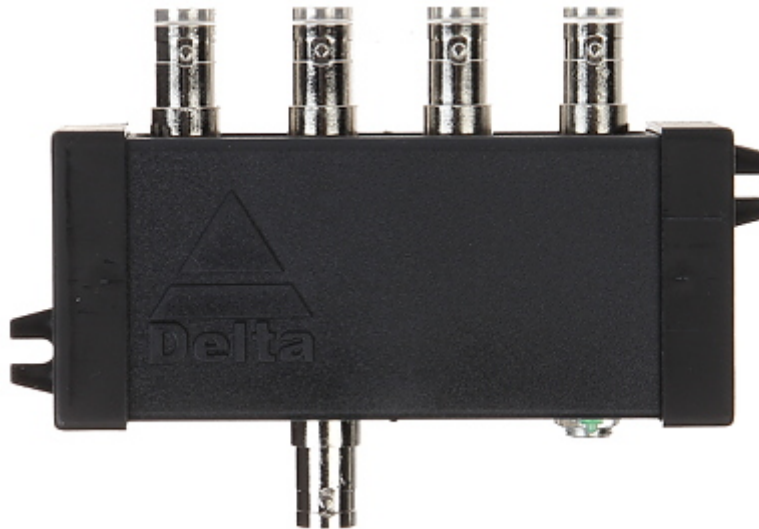

Code: RV-1/4P

## VIDEO SPLITTER RV-1/4P

Net: 14.54 EUR Gross: 17.88 EUR

The RV-1/4P video splitter allows to split video signals. The device is designed to continuous work in closed spaces. The device works with color and b/w cameras at all TV standards PAL. The proper distances among sockets allow to easy BNC connectors mounting.

### SPECIFICATION

Standard:	CVBS - PAL / NTSC
Number of inputs:	1 pcs BNC
Number of outputs:	4 pcs BNC
Bandwidth:	0 ... 40 MHz (-3dB)
Inputs impedance:	75 $\Omega$
Outputs impedance:	75 $\Omega$
Power supply:	12 V DC (power adapter not included)
Current consumption:	60 mA
Gain :	0 dB
Weight:	0.098 kg
Dimensions:	117 x 30 x 80 mm
Manufacturer / Brand:	DELTA
Guarantee:	<b>3 years</b>

Amplitude - frequency response:

Connection diagram:

- 1) Camera
- 2) Monitor 1
- 3) Monitor 2
- 4) Monitor 3
- 5) Monitor 4
- 6) 12V DC / 100mA power adapter