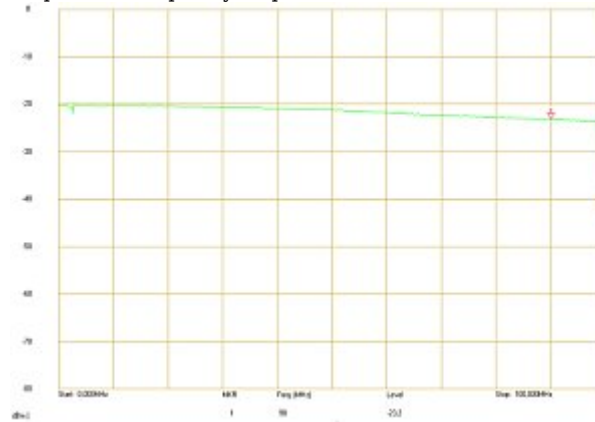

Amplitude - frequency response: