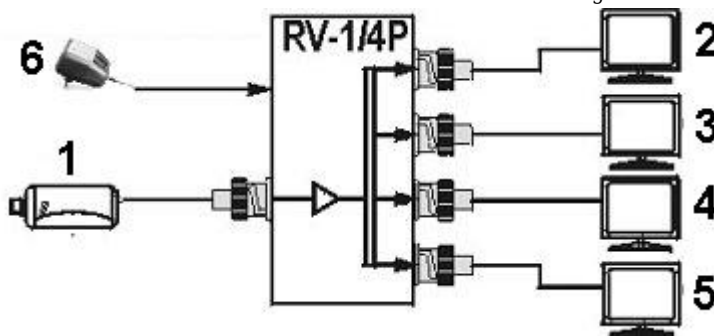

### SPECIFICATION

Standard:	CVBS - PAL / NTSC
Number of inputs:	1 pcs BNC
Number of outputs:	4 pcs BNC
Bandwidth:	0 ... 40 MHz (-3dB)
Inputs impedance:	75 $\Omega$
Outputs impedance:	75 $\Omega$
Power supply:	12 V DC (power adapter not included)
Current consumption:	60 mA
Gain :	0 dB
Weight:	0.098 kg
Dimensions:	117 x 30 x 80 mm
Manufacturer / Brand:	DELTA
Guarantee:	<b>3 years</b>

Amplitude - frequency response:

Connection diagram:

- 1) Camera
- 2) Monitor 1
- 3) Monitor 2
- 4) Monitor 3
- 5) Monitor 4
- 6) 12V DC / 100mA power adapter