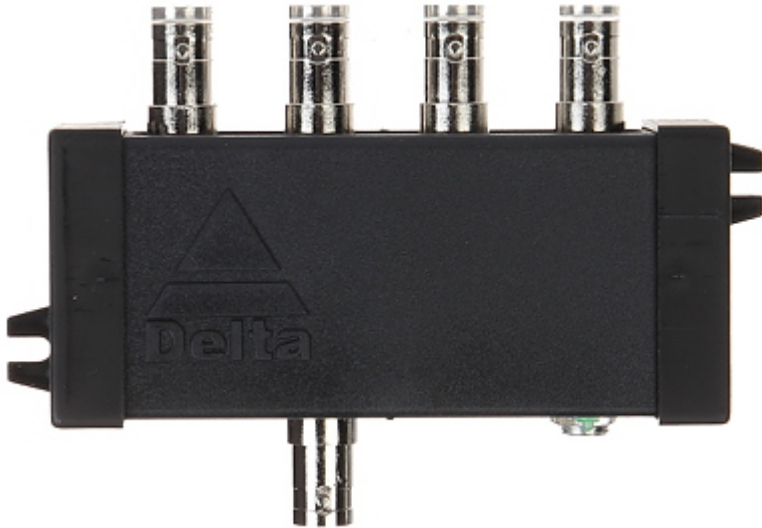

Top view:

Amplitude - frequency response: