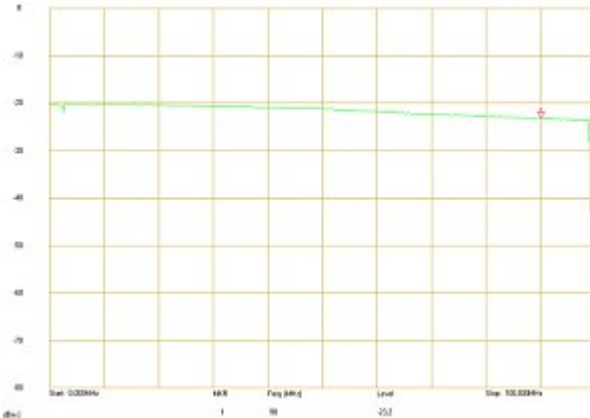

Connection diagram: