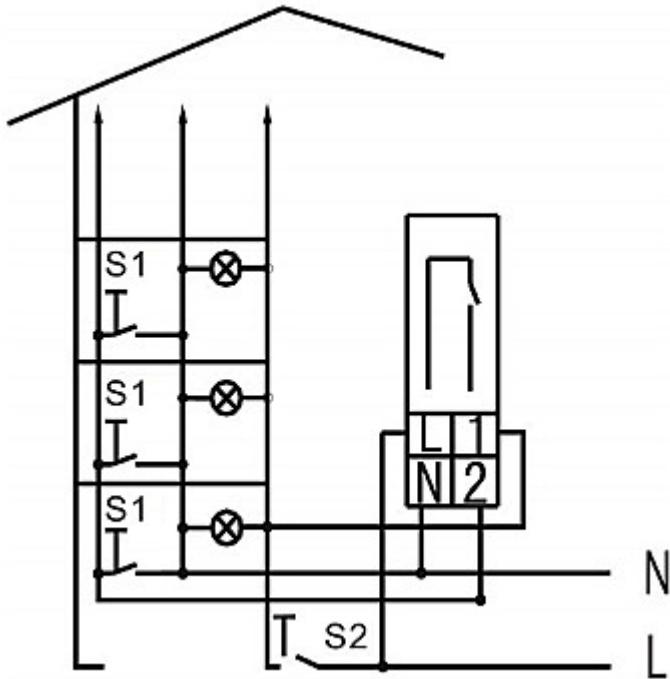

### SPECIFICATION

Number of relay outputs:	1 pcs NC / NO
Power supply:	230 V AC
Relay maximal load:	16 A / 250 V AC (max)
Lighting time adjustment:	30 s ... 10 minutes
Main features:	<ul style="list-style-type: none"><li>• Ability to operate in continuous mode: the first impulse given to the terminals of the device turns on the power supply of the lighting, the next one turns it off</li><li>• Smooth adjustment of the working time</li></ul>
Assembly:	DIN TS-35 rail
Operation temp:	-20 °C ... 55 °C
Weight:	0.07 kg
Dimensions:	182 x 65 x 19 mm
Manufacturer / Brand:	ORNO
Guarantee:	2 years

Connectors view:

Side view:

Mounting side view:

Schematic diagram of example installation:

S1 - Staircase lighting - TIMER  
 S2 - Staircase lighting - ON/OFF

**PACKAGE**

Dimensions (L x W x H): 0x0x0 mm	Gross Weight: 0 kg
----------------------------------	--------------------