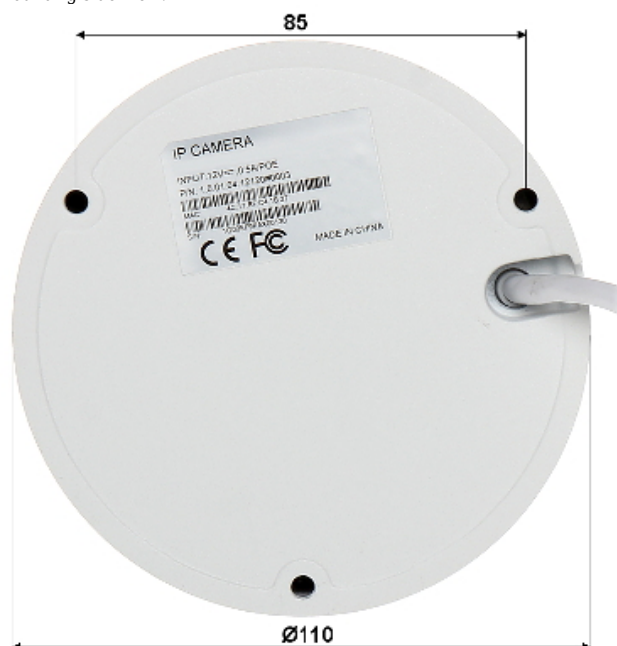

Mounting side view: