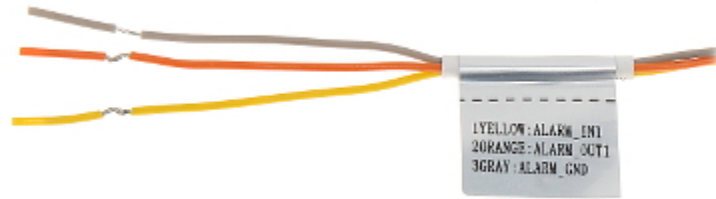

Alarm inputs / outputs: