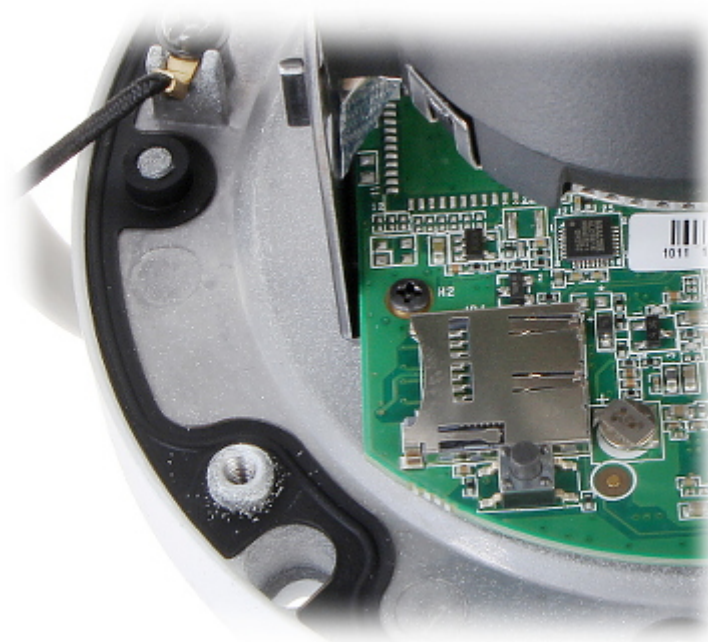

Memory card slot: