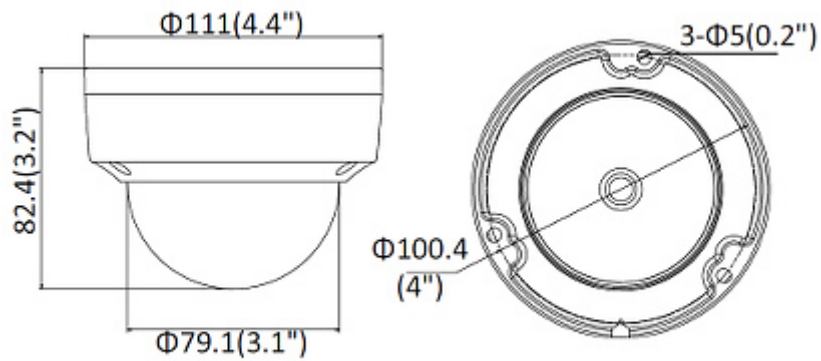

Mounting side view:

Camera dimensions:

In the kit:

DELTA-OPTI Monika Matysiak; <https://www.delta.poznan.pl>
POL; 60-713 Poznań; Graniczna 10
e-mail: delta-opti@delta.poznan.pl; tel: +(48) 61 864 69 60