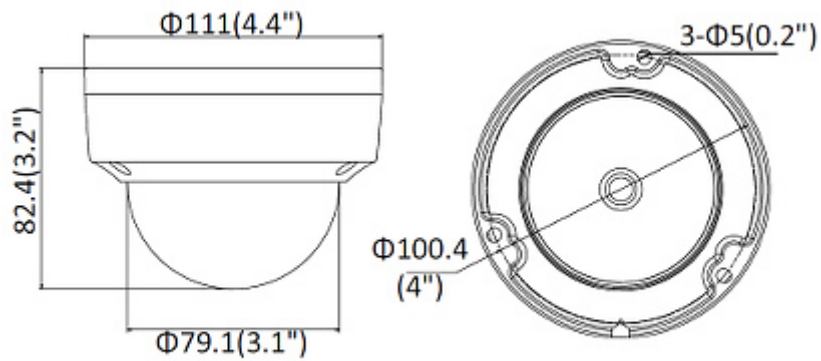

## PRESENTATION

Camera view after remove the Dome cover:

Memory card slot:

Mounting side view:

Camera dimensions:

In the kit:

## OUR TESTS

Camera image at artificial illumination (about 30Lux):

Camera image at night conditions with internal built-in IR illuminator on:

Camera image at direct strong light opposite to camera: