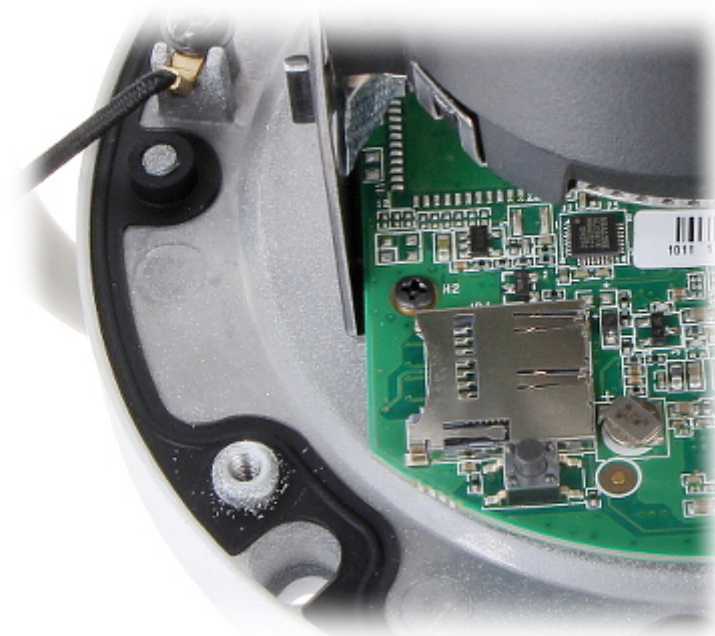

Memory card slot: