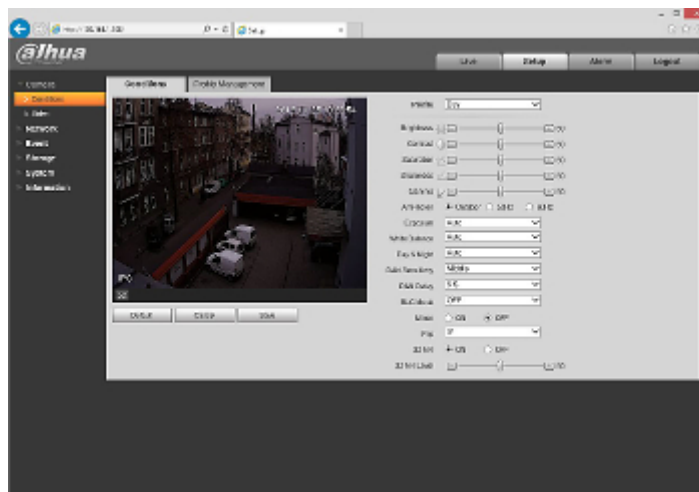

Example captures of device interface: