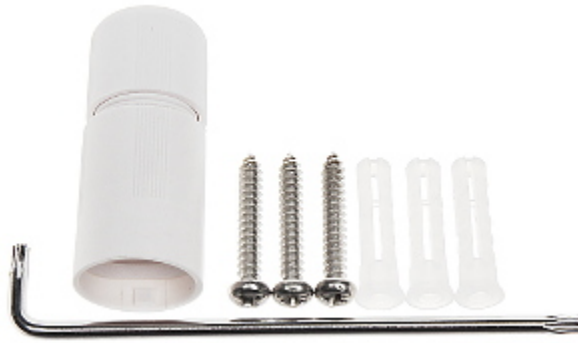

Code: IPC-HDBW1431E-S-0280B

IP VANDALPROOF CAMERA **IPC-HDBW1431E-S-0280B** - 4.0 Mpx 2.8 mm DAHUA

Net: **685.00 PLN** Gross: **842.55 PLN**

IP camera with efficient H.264 / H.265 image compression algorithm for clear and smooth video streaming at maximal resolution of 2688 x 1520 (4.0 MPx). PoE powering possibility, compatible with the 802.3af standard makes the device more universal and easier to install. Camera is according to IP67 Index of Protection norm.

Mounting dimensions:

In the kit:

Example captures of device interface:

OUR TESTS

Camera image at artificial illumination (about 30Lux):

DELTA-OPTI Monika Matysiak; <https://www.delta.poznan.pl>
POL; 60-713 Poznań; Graniczna 10
e-mail: delta-opti@delta.poznan.pl; tel: +(48) 61 864 69 60