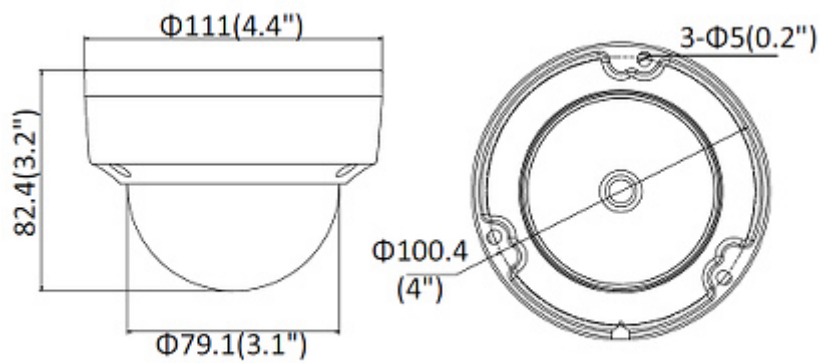

PRESENTATION

Camera view after remove the Dome cover:

Memory card slot:

Mounting side view:

Camera connectors:

In the kit:

OUR TESTS

Camera image at artificial illumination (about 30Lux):