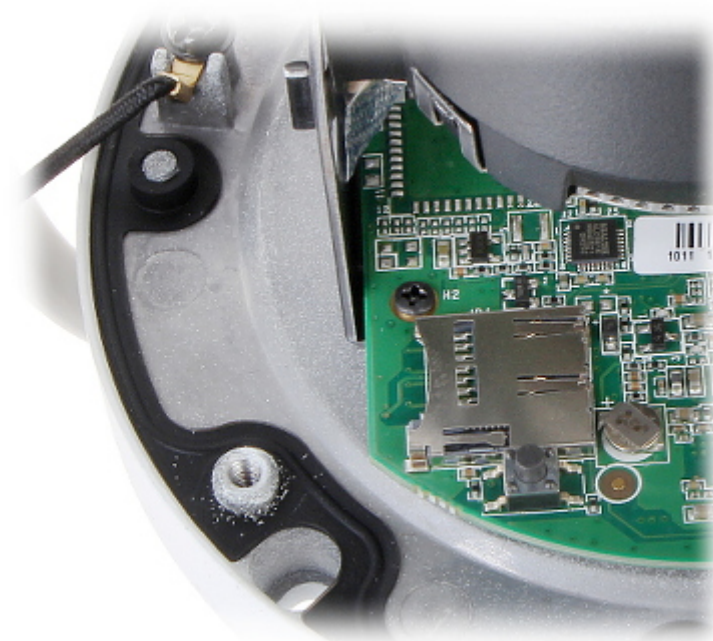

Memory card slot: