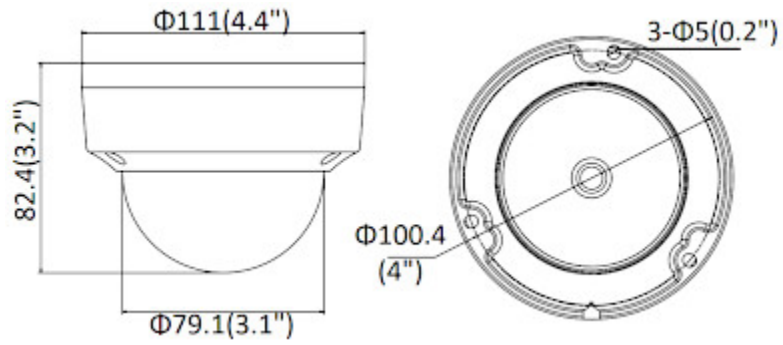

PRESENTATION

Camera view after remove the Dome cover:

Memory card slot:

Mounting side view:

Camera dimensions:

In the kit:

OUR TESTS

Camera image at artificial illumination (about 30Lux):