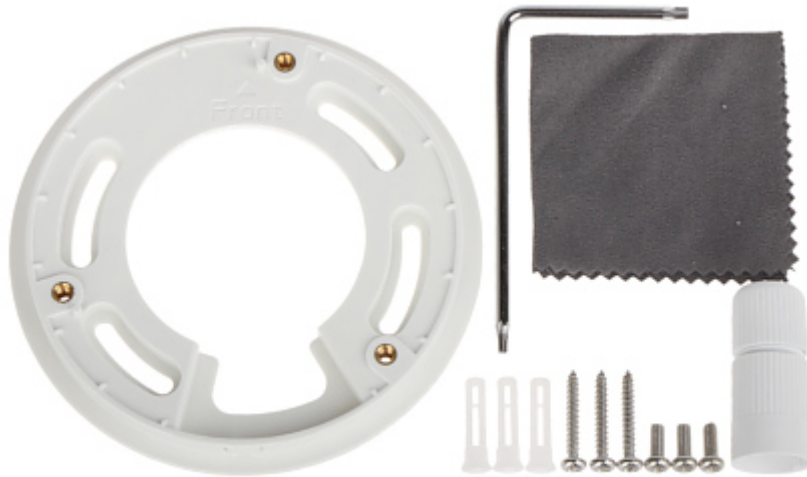

Camera mounting side view:

Dimensions:

Camera connectors:

In the kit:

OUR TESTS

Camera image at artificial illumination (about 30Lux):

Camera image at night conditions with internal built-in IR illuminator on: