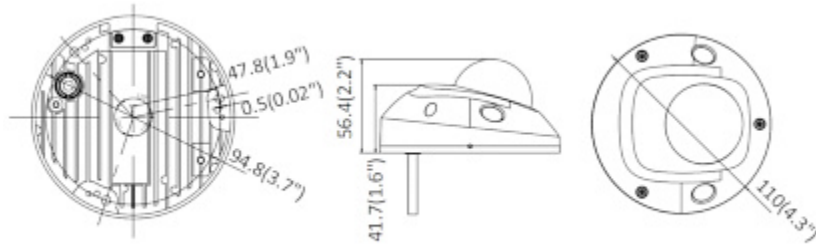

Camera mounting side view:

Dimensions:

Camera connectors:

In the kit:

OUR TESTS

Camera image at artificial illumination (about 30Lux):

Camera image at night conditions with internal built-in IR illuminator on: