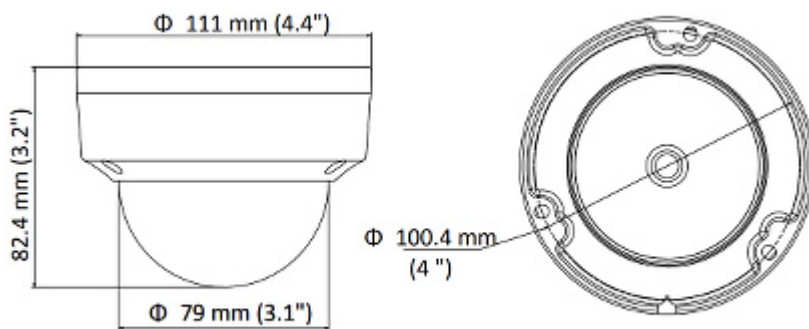

PRESENTATION

Camera is out from clamping ring:

DELTA-OPTI Monika Matysiak; <https://www.delta.poznan.pl>
 POL; 60-713 Poznań; Graniczna 10
 e-mail: delta-opti@delta.poznan.pl; tel: +(48) 61 864 69 60

Mounting dimensions:

Dimensions:

In the kit:

OUR TESTS

Camera image at artificial illumination (about 30Lux):

Camera image at night conditions with internal built-in IR illuminator on:

Camera image at direct strong light opposite to camera: