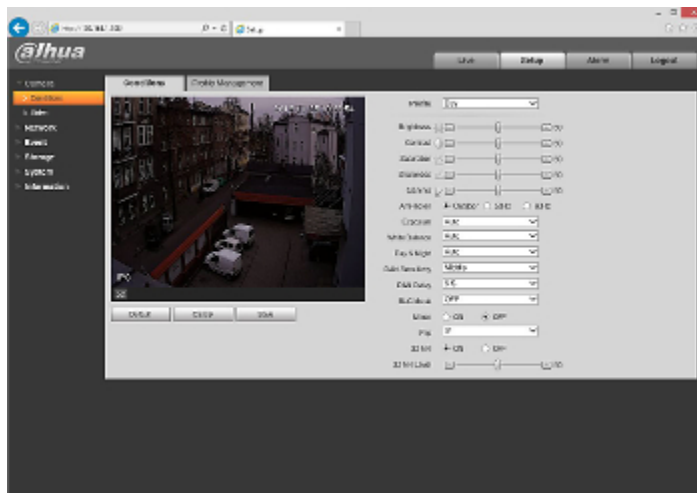

Memory card slot:

Mounting side view:

Connectors:

Connectors description:

Camera dimensions:

See how to initialize DAHUA cameras:

:

In the kit:

Example captures of device interface:

OUR TESTS

Camera image at artificial illumination (about 30Lux):

Camera image at night conditions with internal built-in IR illuminator on:

Camera image at direct strong light opposite to camera: