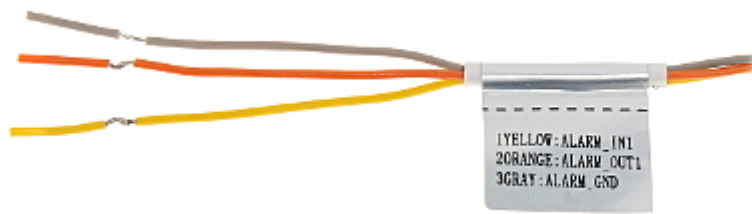

Memory card slot:

Mounting side view:

Connectors:

Connectors description:

Camera dimensions:

See how to initialize DAHUA cameras:

:

In the kit:

Example captures of device interface:

OUR TESTS

Camera image at artificial illumination (about 30Lux):

Camera image at night conditions with internal built-in IR illuminator on:

Camera image at direct strong light opposite to camera: