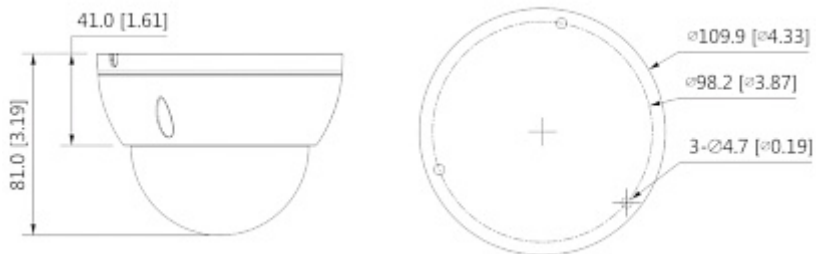

Memory card slot:

Mounting side view:

Connectors:

Connectors description:

Camera dimensions:

See how to initialize DAHUA cameras:

:

In the kit:

Example captures of device interface:

OUR TESTS

Camera image at artificial illumination (about 30Lux):

Camera image at night conditions with internal built-in IR illuminator on:

Camera image at direct strong light opposite to camera: