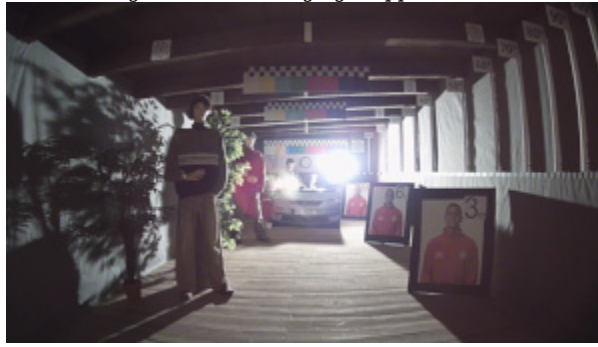

Code: IPC-HDBW3441E-AS-0280B

IP VANDALPROOF CAMERA **IPC-HDBW3441E-AS-0280B** - 4 Mpx 2.8 mm DAHUA

Net: **201.07 EUR** Gross: **247.32 EUR**

IP camera with efficient H.264 / H.265 image compression algorithm for clear and smooth video streaming at maximal resolution of 4 MPx.

Example captures of device interface:

OUR TESTS

Camera image at artificial illumination (about 30Lux):

Camera image at night conditions with internal built-in IR illuminator on:

Camera image at direct strong light opposite to camera: